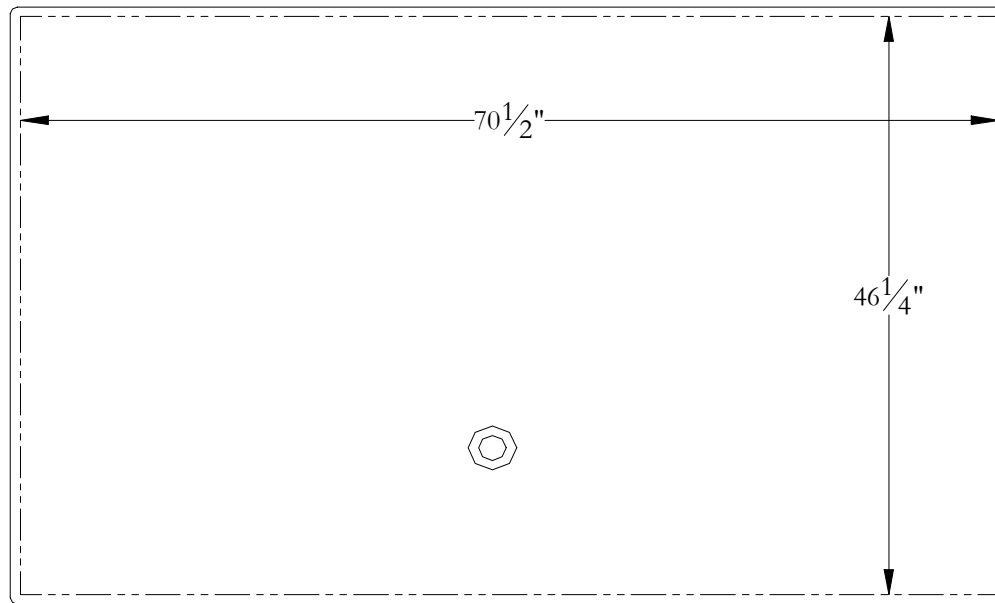

Podium Template

Alexander 72 x 48 x 25 1/2

Bathtub contour

Cut line