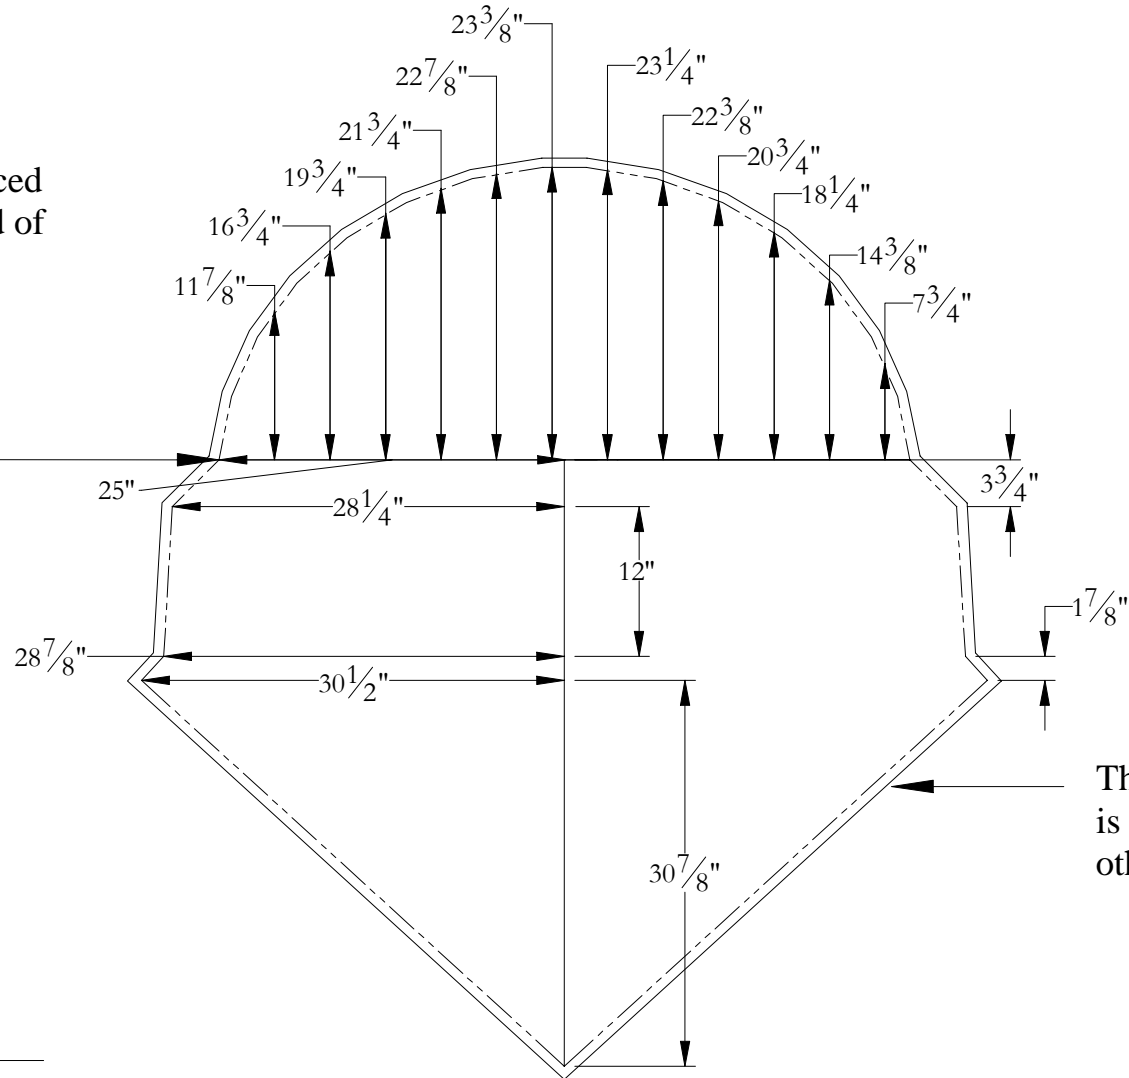

# Podium Template Aquarius 73 x 63 x 24

Important note :  
All dimensions are spaced  
by 4" starting at the end of  
this note leader.

This half of the bathtub  
is symmetrical to the  
other half

Bathtub contour

---

Cut line

---