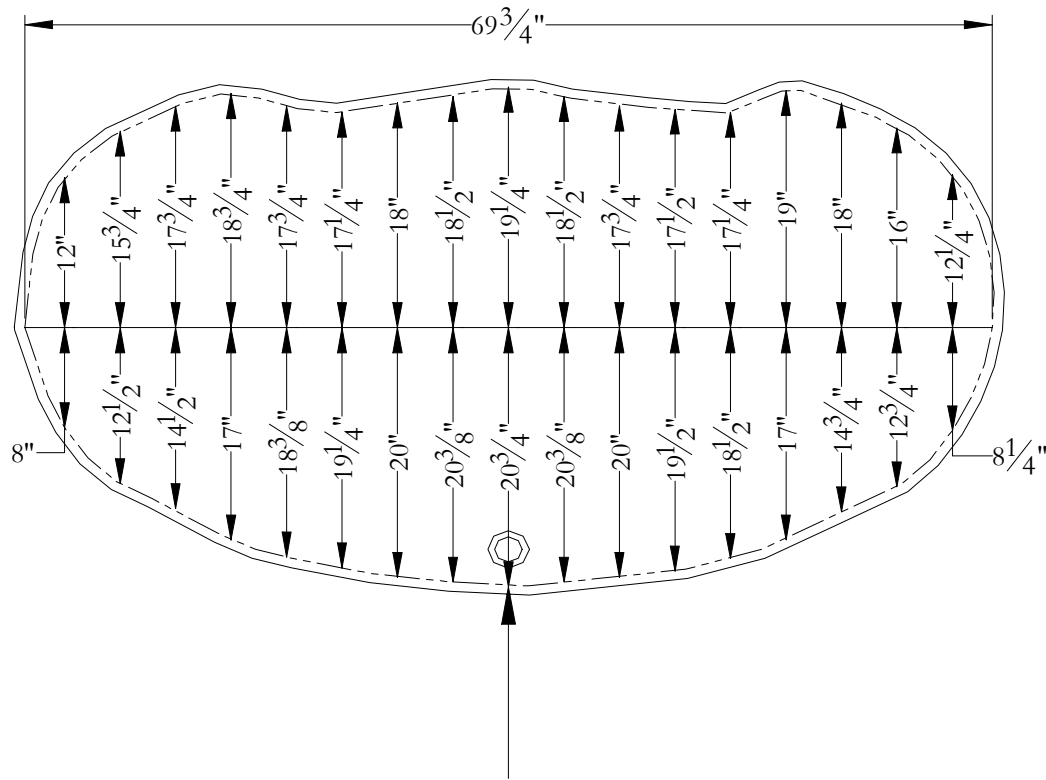

# Podium Template

## Boréal 72 x 42 x 22

Important note :  
 All dimensions are spaced by  
 4" starting at the end of these  
 note leader (in both directions).

Bathtub contour

---

Cut line

---