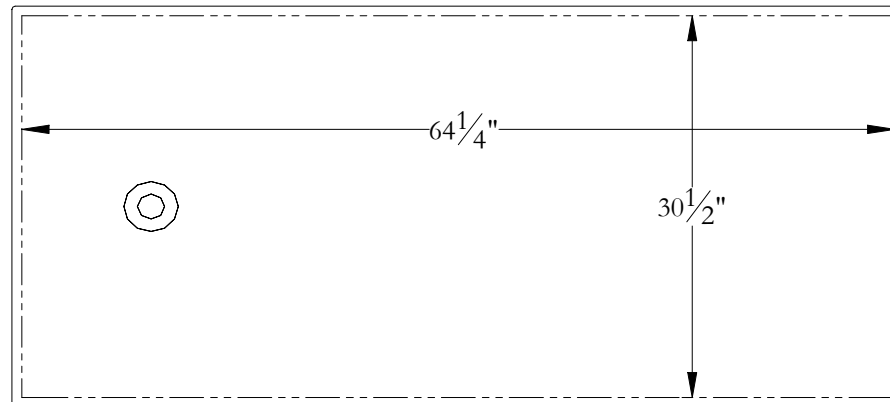

Podium Template

Broadway 66 x 32 x 23

Bathtub contour

Cut line