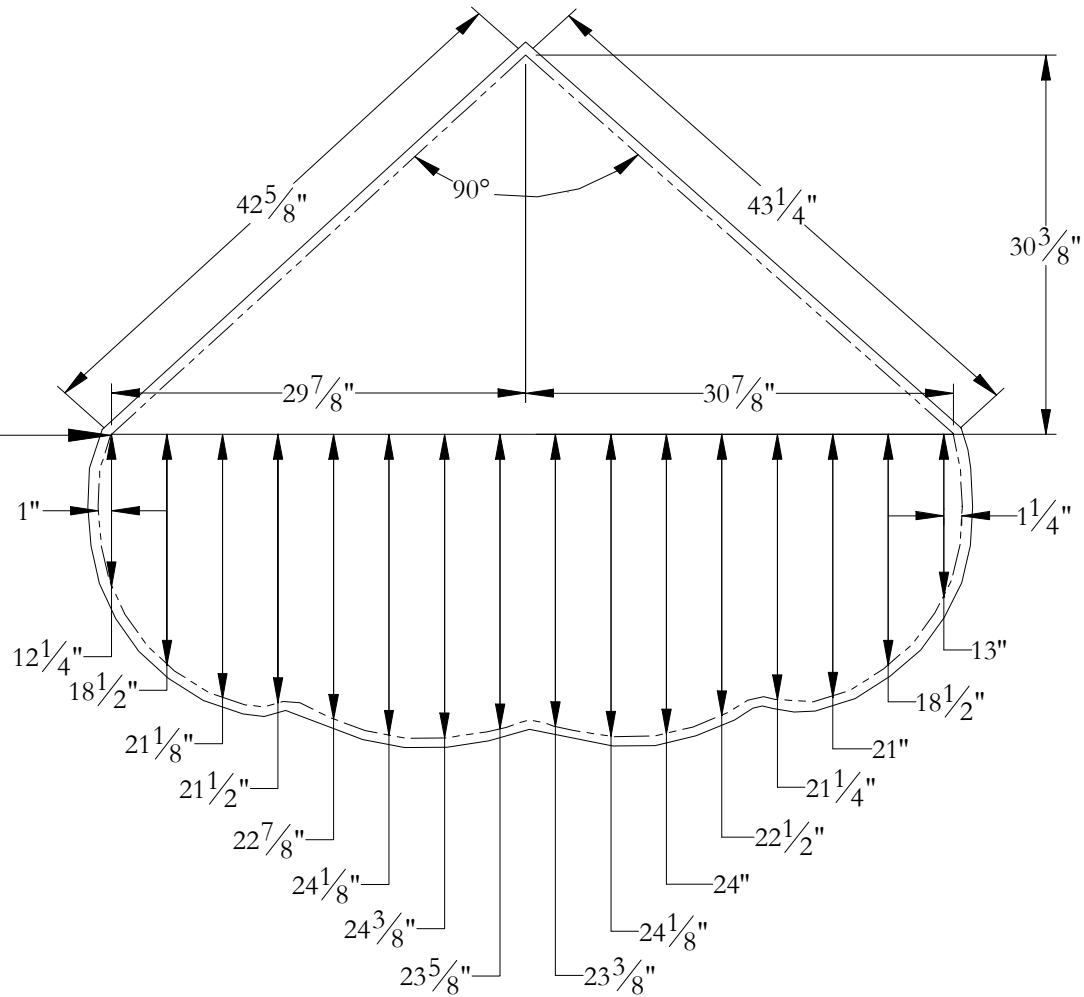

Podium Template

Cumulus 55 55 x 55 x 22

Important note :
 All dimensions are spaced
 by 4" starting at the end of
 this note leader.

Bathtub contour

Cut line