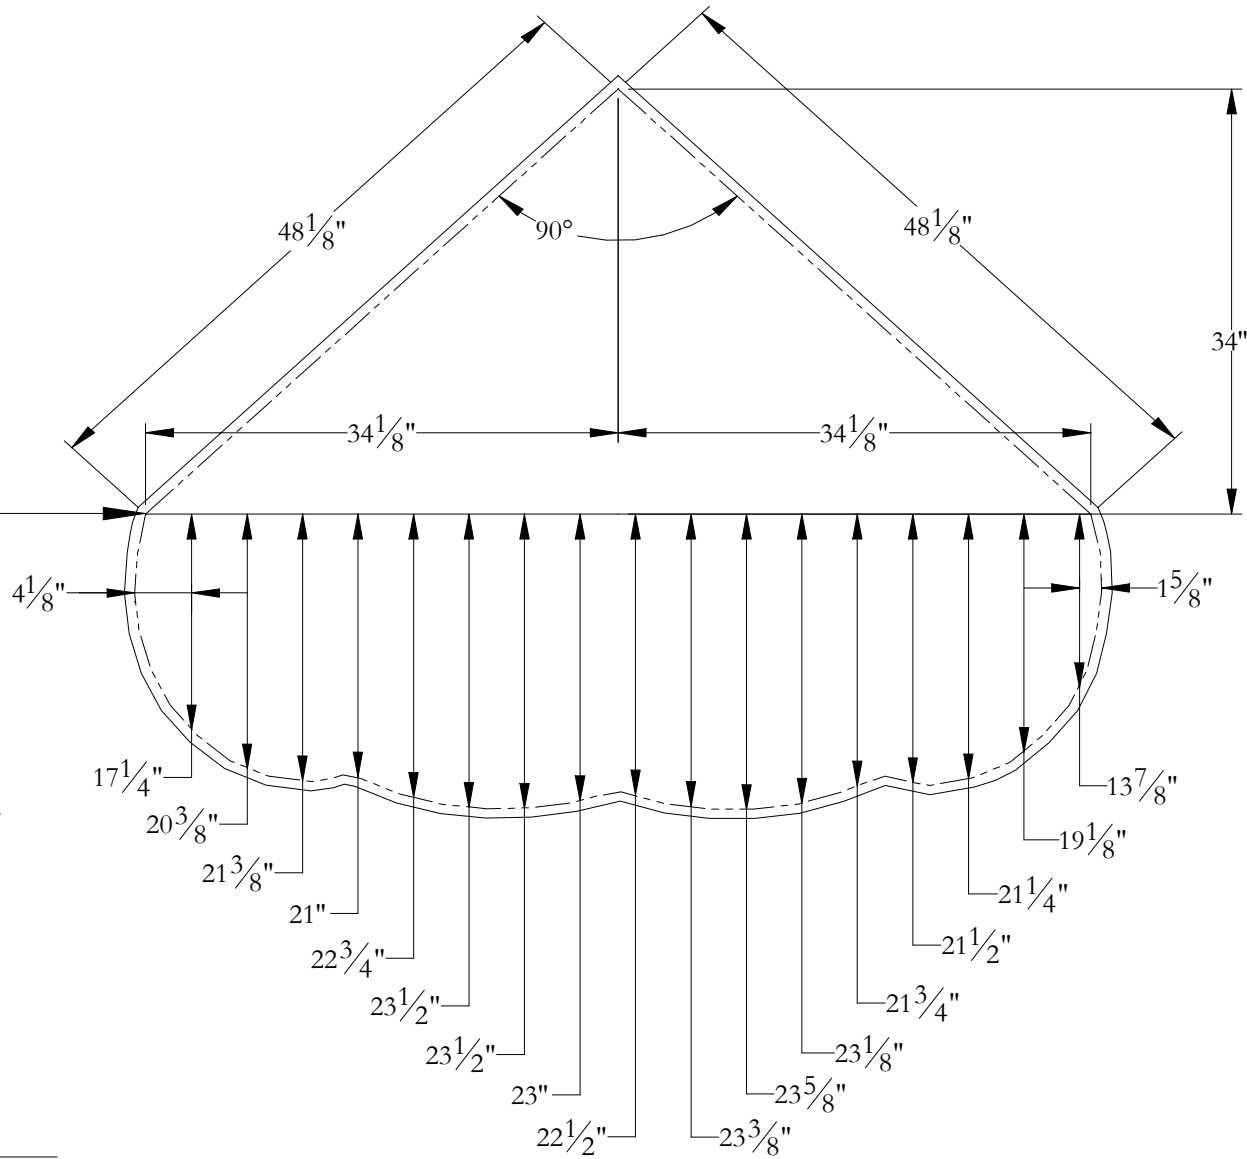

Podium Template

Cumulus 60 60 x 60 x 22

Important note :
 All dimensions are spaced by 4" starting at the end of this note leader.

Bathtub contour

Cut line