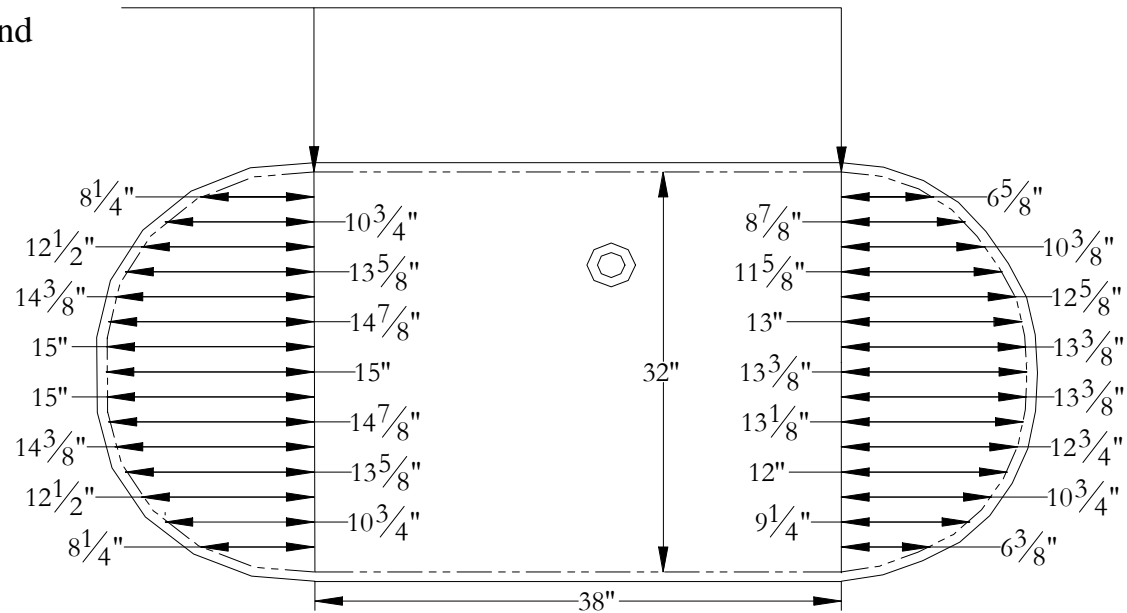

Podium Template

Delphine Podium 68 x 33 x 28

Important note :
 All dimensions are spaced
 by 2" starting at the end
 of this note leader.

Backrest and
 armrest side

Bathtub contour

Cut line