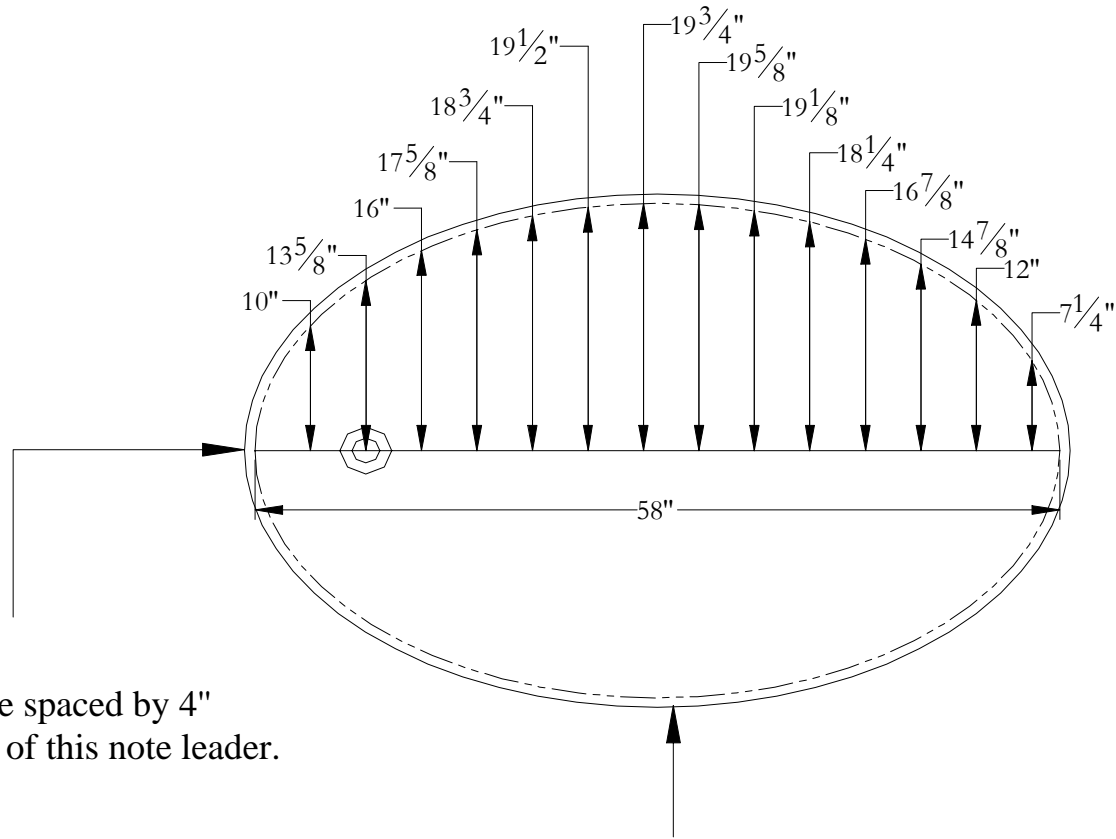

## Destiny 60 x 41 x 24

**Important note :**  
 All dimensions are spaced by 4"  
 starting at the end of this note leader.  
 (Drain side)

This half of the bathtub is  
 symmetrical to the other half

Bathtub contour