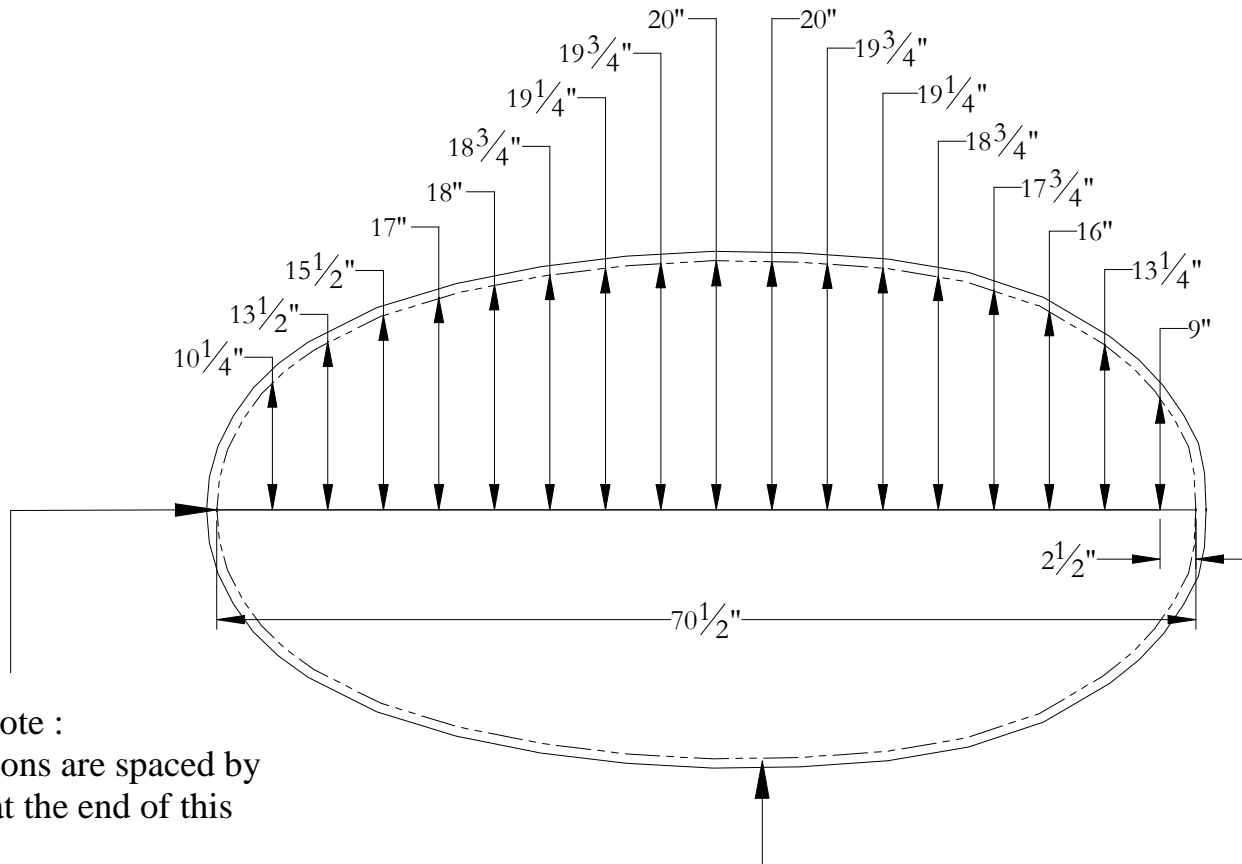

Podium Template

Dulcinea 72 x 41 x 23

Important note :
 All dimensions are spaced by
 4" starting at the end of this
 note leader.

This half of the bathtub is
 symmetrical to the other
 half.

Bathtub contour

Cut line