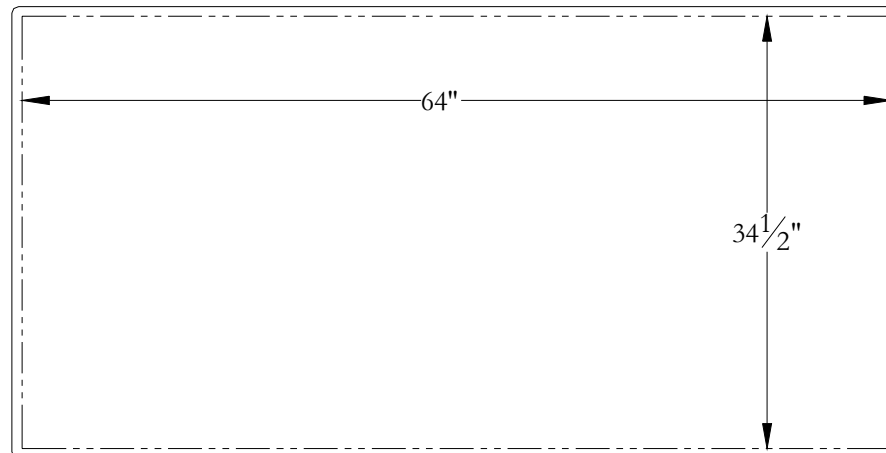

Podium Template

EK66CA01 66 x 36 x 19 1/2

Bathtub contour _____

Cut line _____