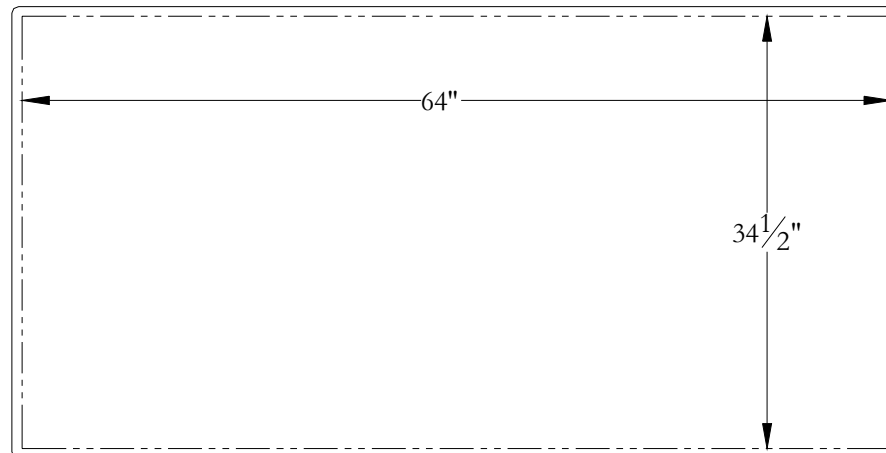

# Podium Template

EK66CA01 66 x 36 x 19 1/2

Bathtub contour \_\_\_\_\_

Cut line \_\_\_\_\_