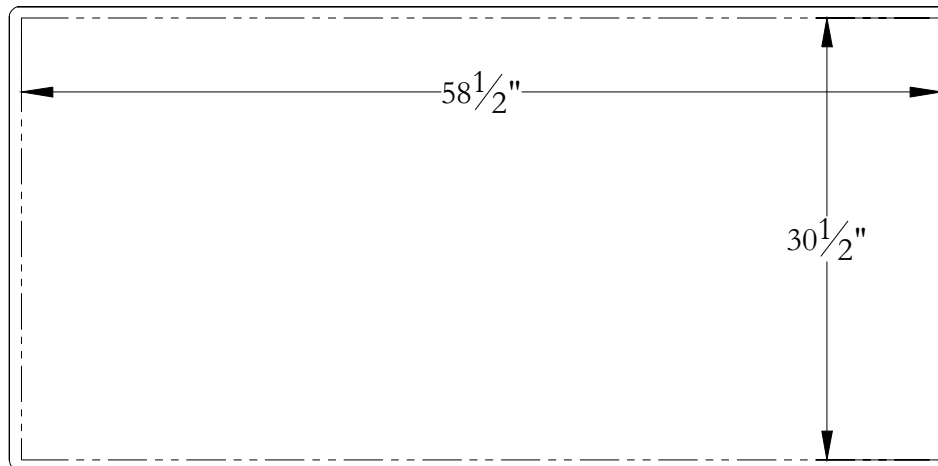

# Podium Template

EL60CA01 60 x 32 x 19

Bathtub contour

Cut line