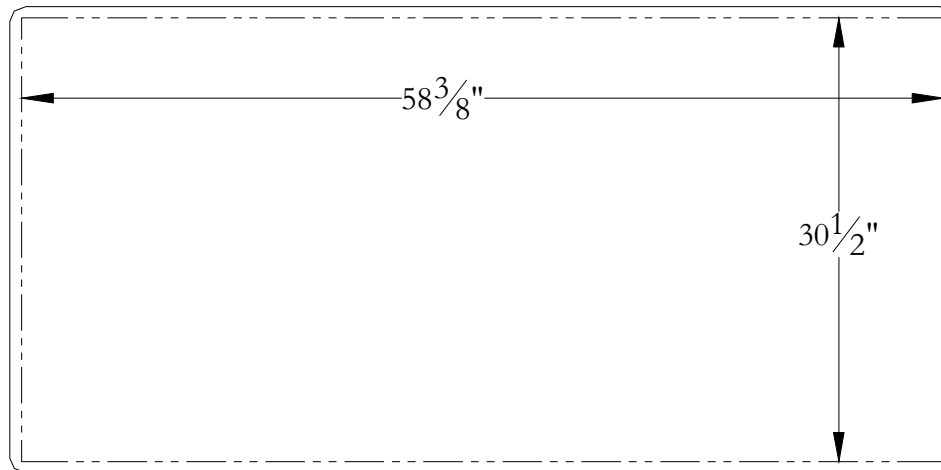

Podium Template

EM32CA01 60 x 32 x 18 1/2

Bathtub contour

Cut line