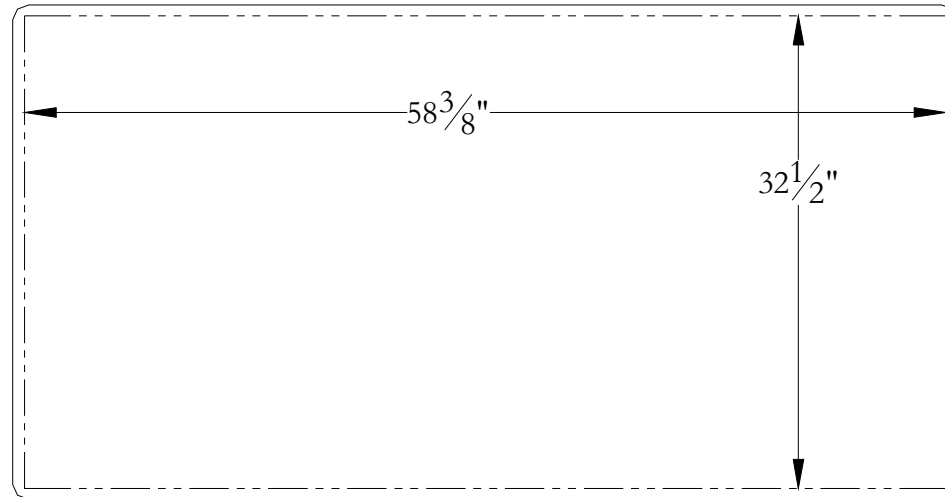

Podium Template

EM34CA01 60 x 34 x 19

Bathtub contour

Cut line