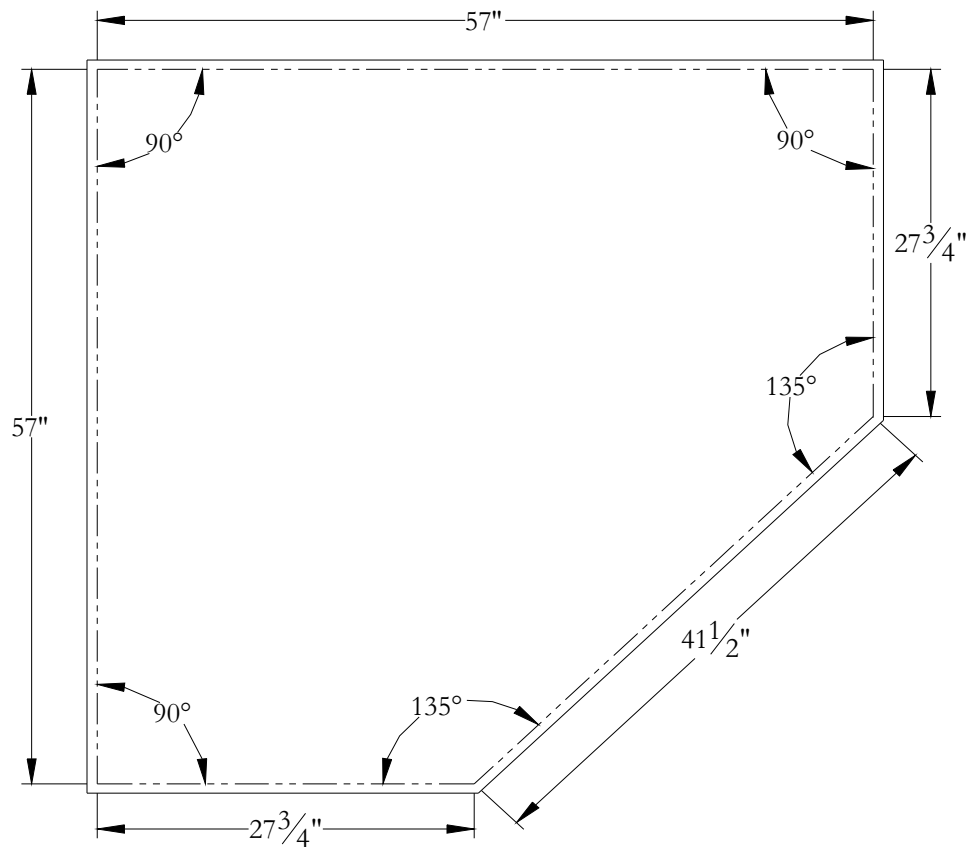

Podium Template

EM59CA01 59 x 59 x 20

Bathtub contour

Cut line