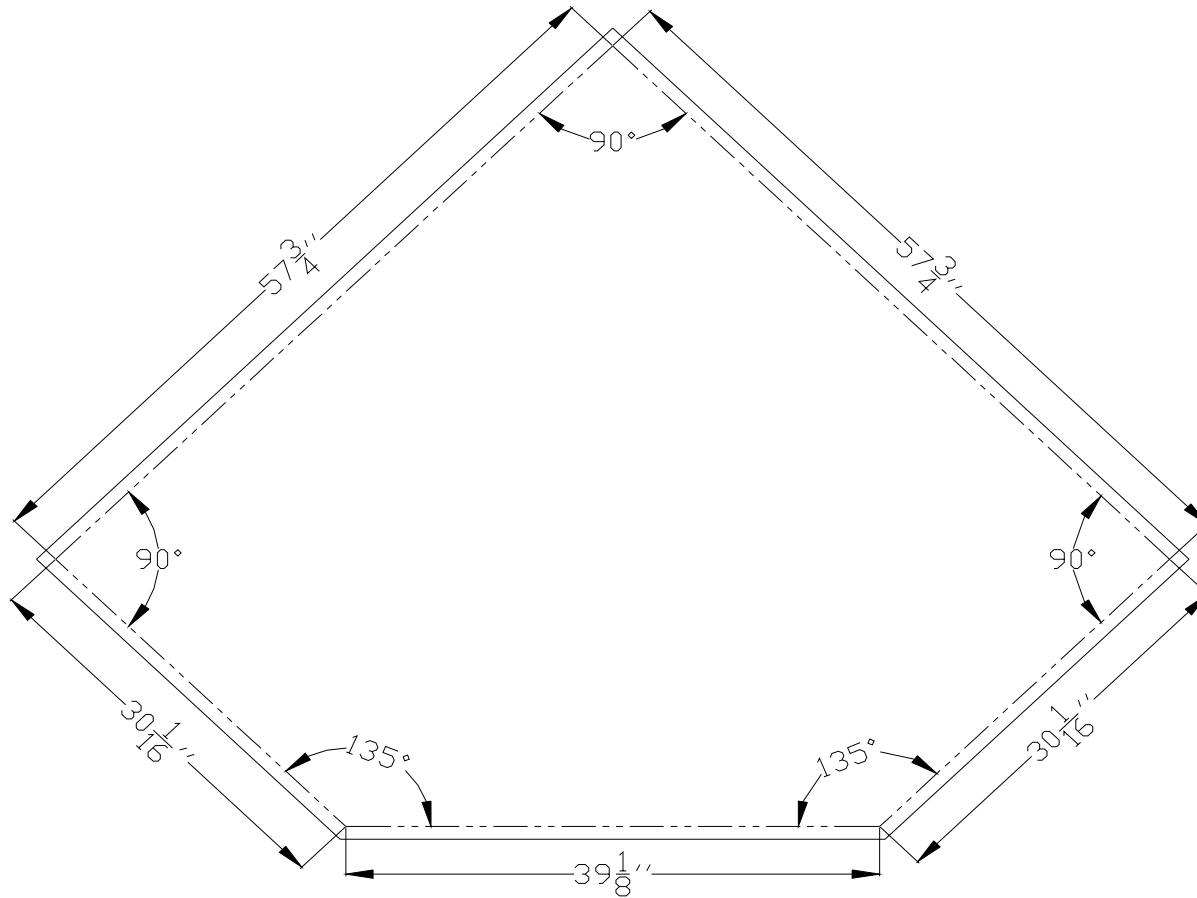

Podium Template

ES60CA01 60x60x21

Bathtub contour

Cut line