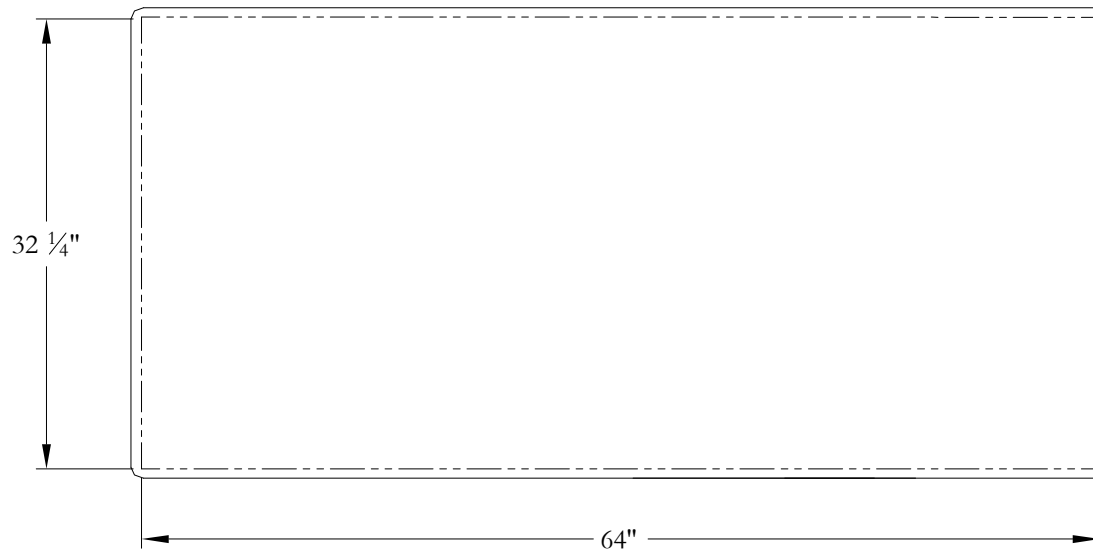

Podium Template

ES66CA01 66 x 34 x 19

Bathtub contour

Cut line