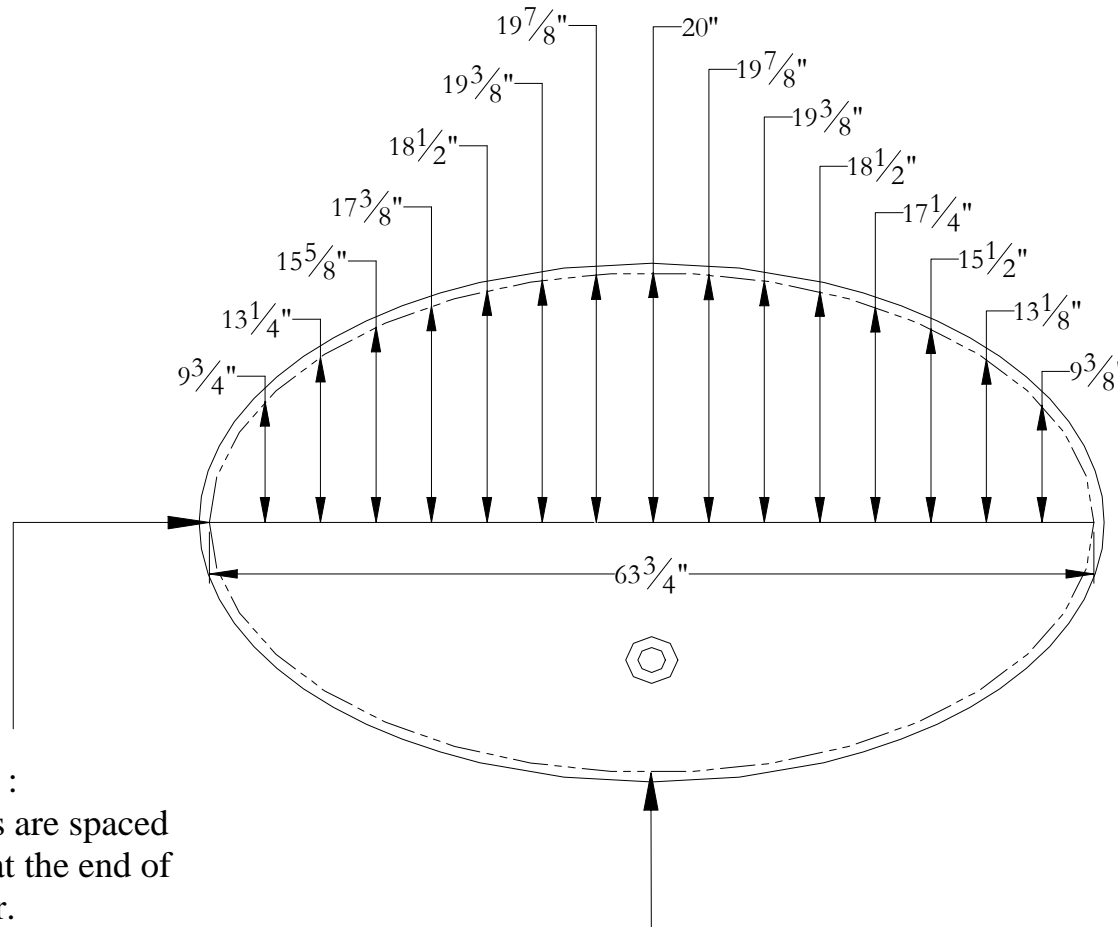

Podium Template

Essential 66 x 42 x 24

Important note :
 All dimensions are spaced
 by 4" starting at the end of
 this note leader.

This half of the bathtub is
 symmetrical to the other half

Bathtub contour

Cut line