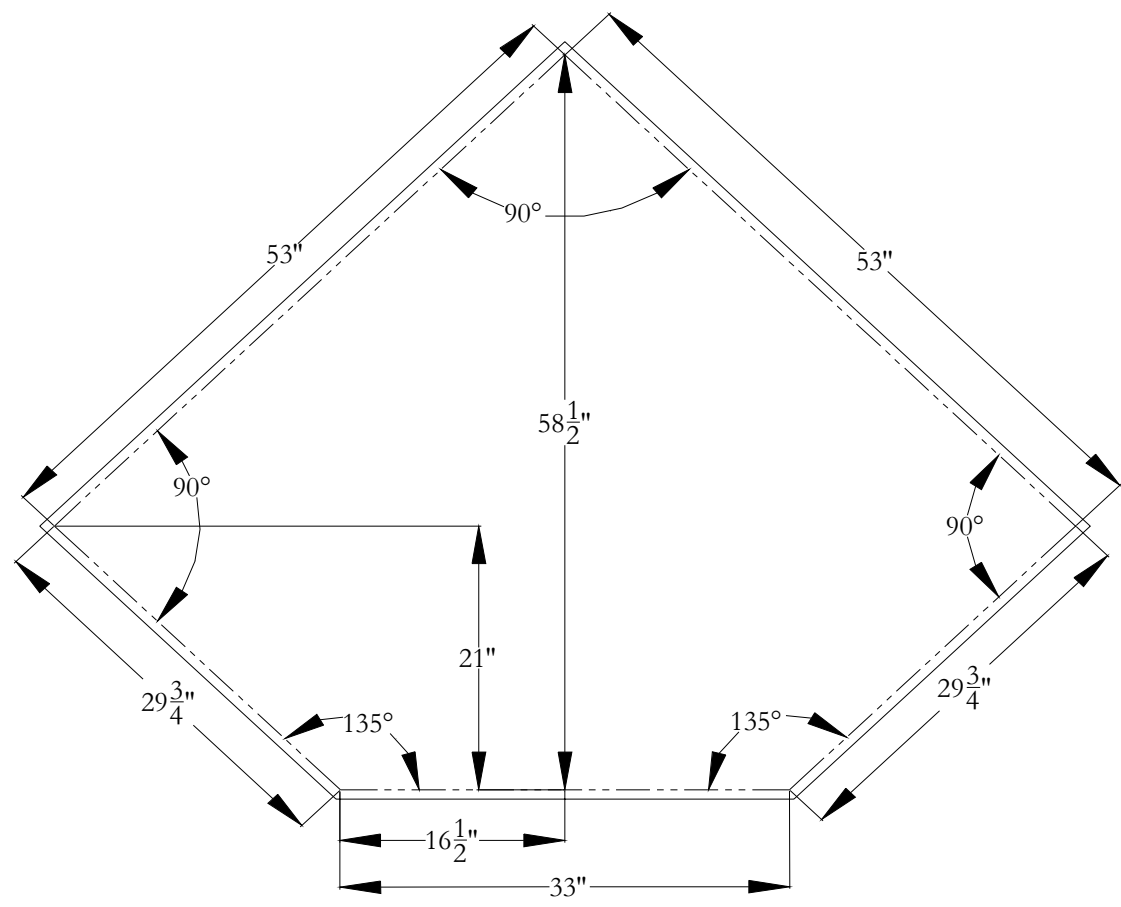

Podium Template

EV55CA01 55 x 55 x 19

Bathtub contour

Cut line