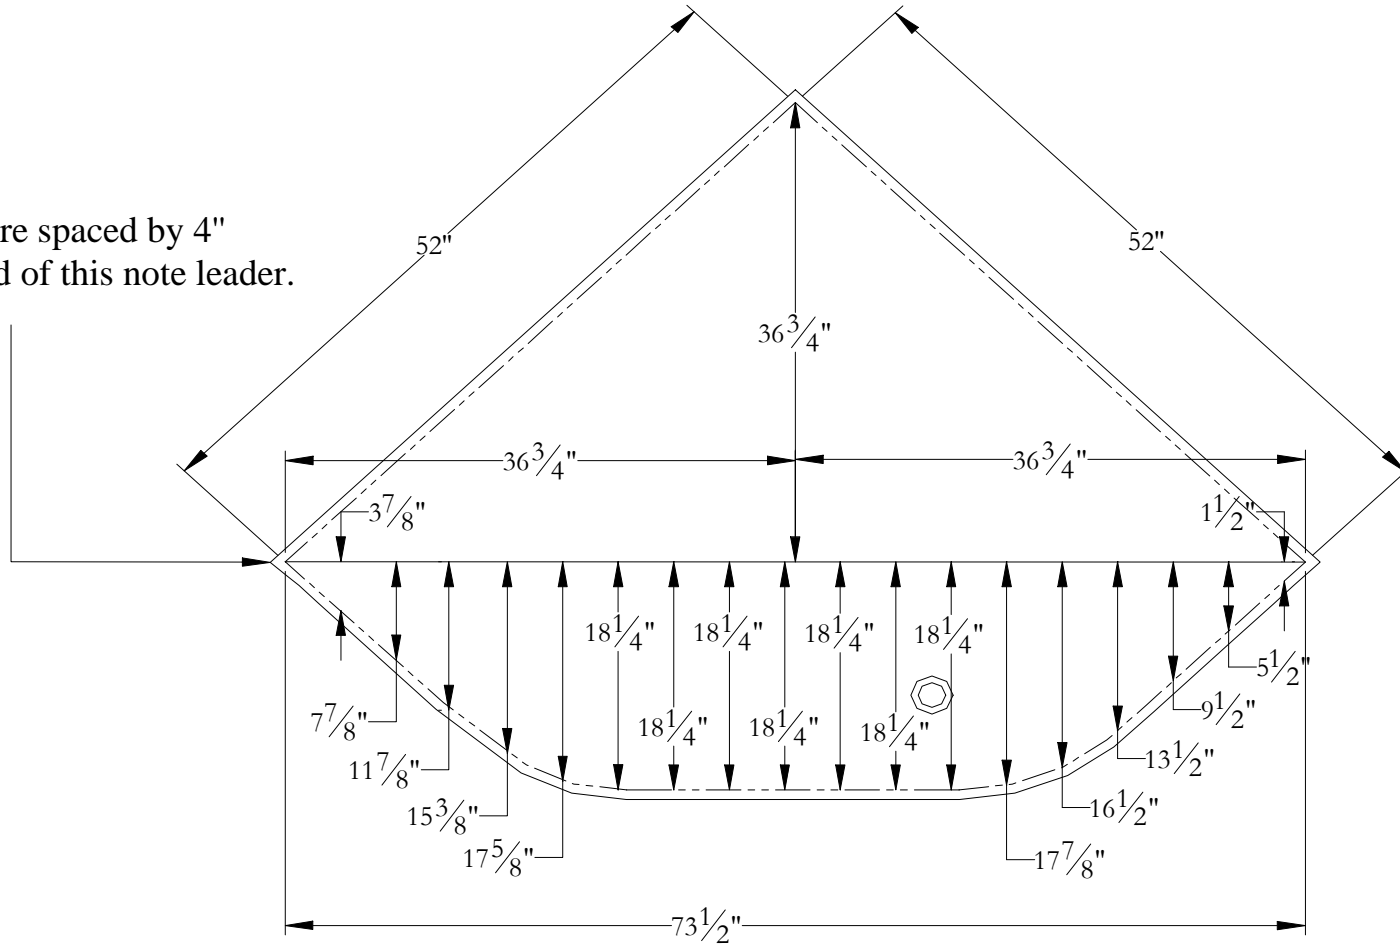

Podium Template

Fjord 54 54 x 54 x 23

Important note :
All dimensions are spaced by 4" starting at the end of this note leader.

Bathtub contour

Cut line