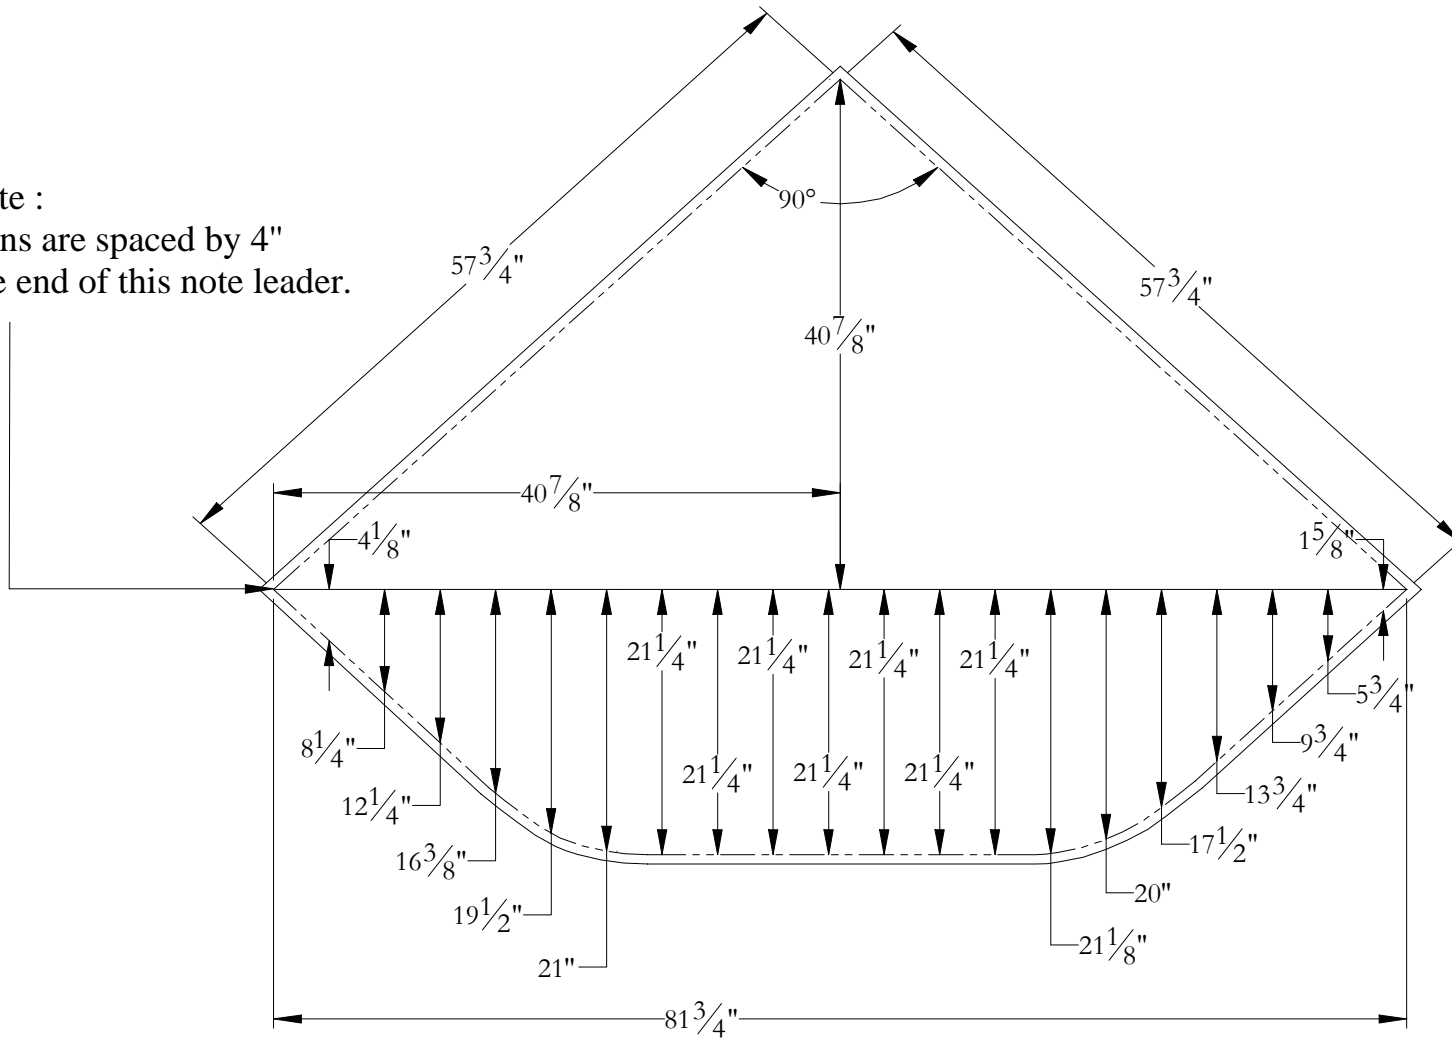

Podium Template

Fjord 60 60 x 60 x 23

Important note :

All dimensions are spaced by 4" starting at the end of this note leader.

Bathtub contour

Cut line