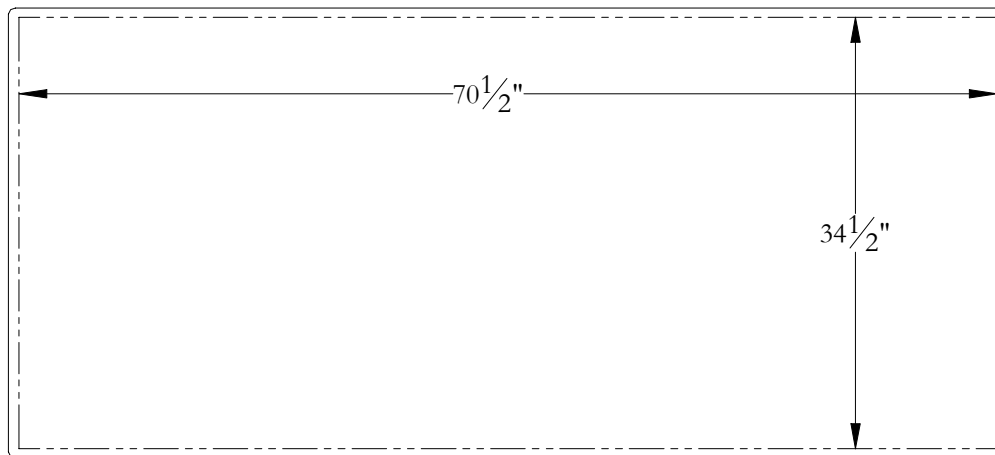

# Podium Template

Freedom 72 x 36 x 23

Bathtub contour

---

Cut line

---