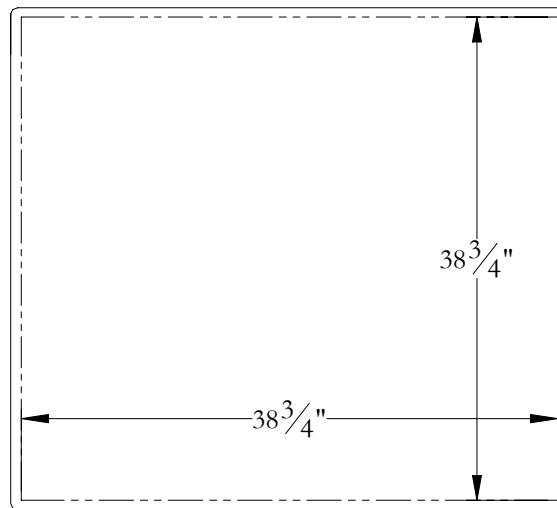

# Podium Template

Geisha 40 x 40 x 37

Bathtub contour

---

Cut line

---