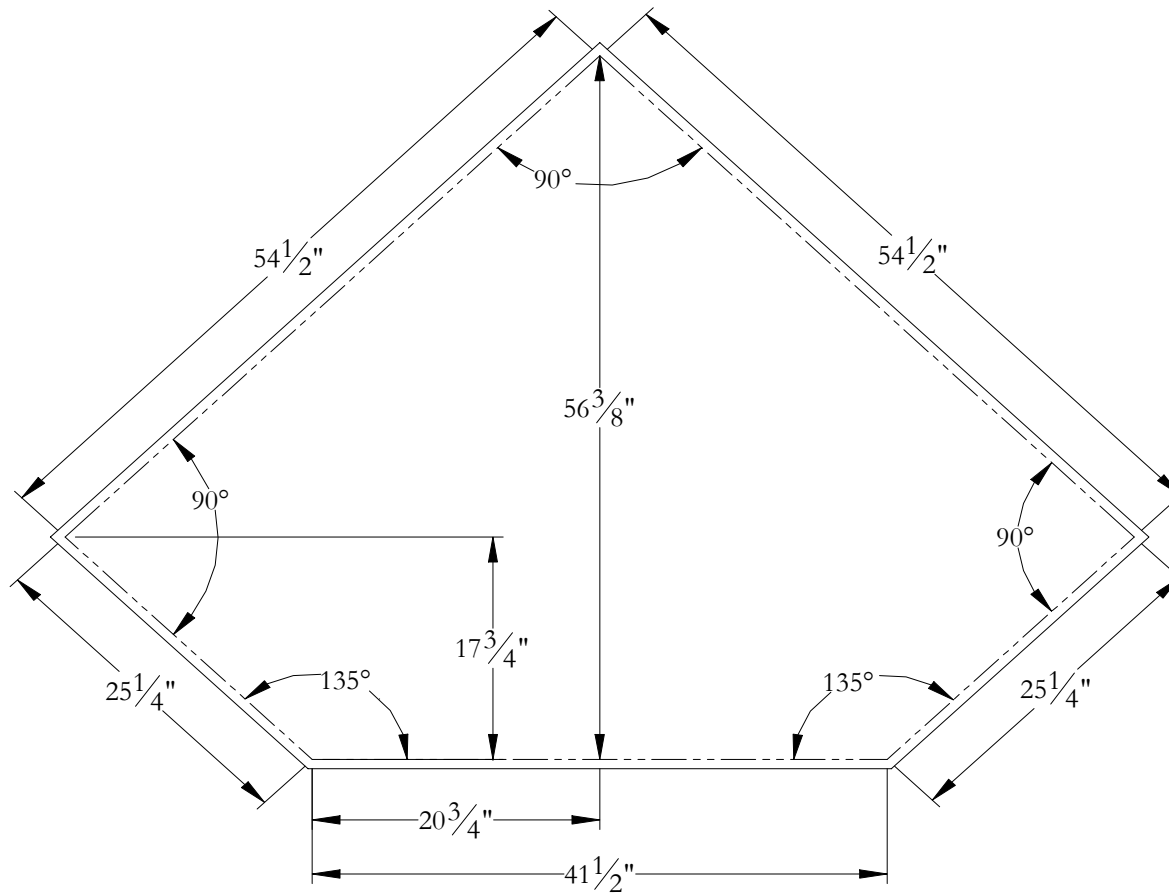

# Podium Template

Genevieve 56 56 x 56 x 22 1/2

Bathtub contour

Cut line