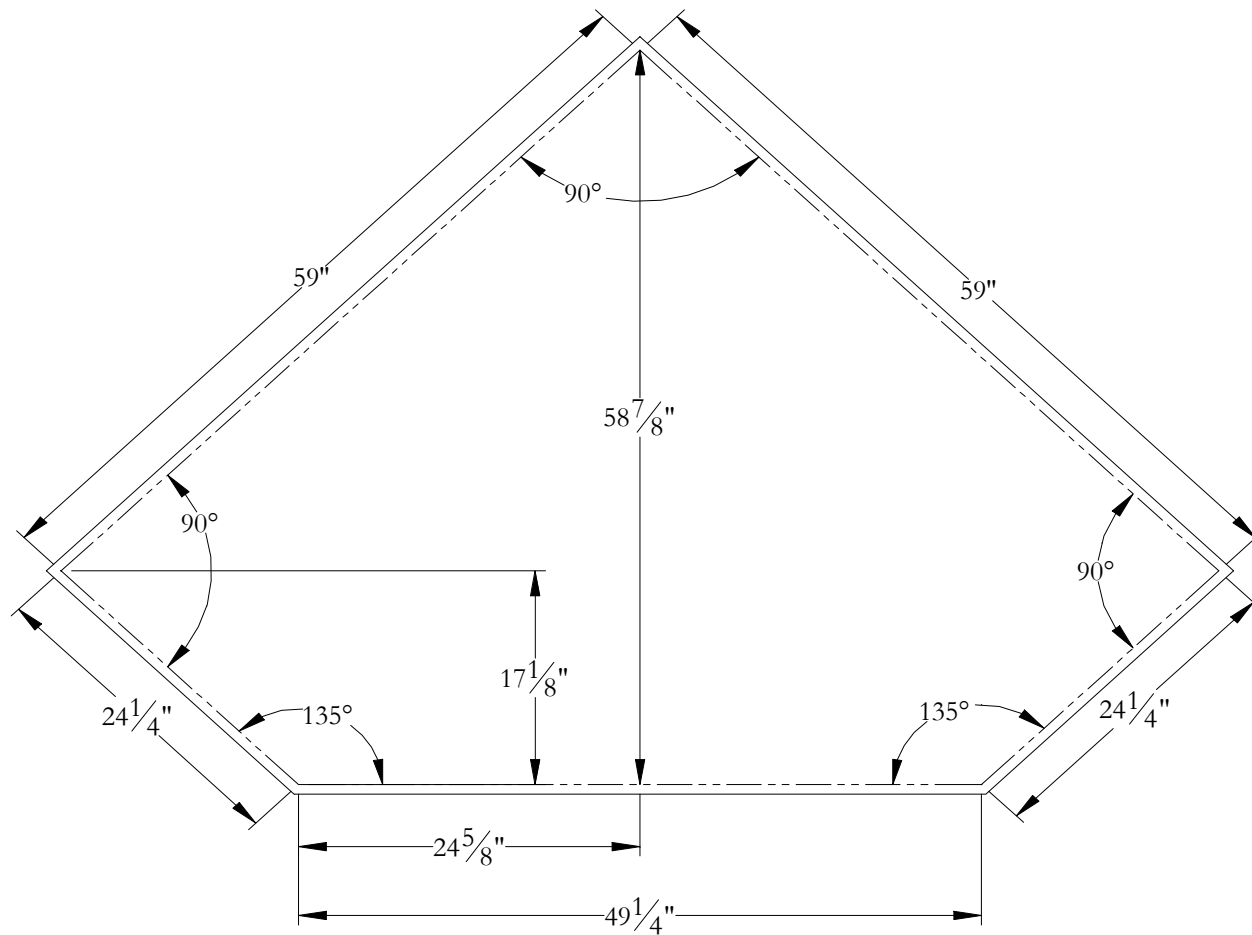

Podium Template

Genevieve 60 60 x 60 x 22 1/2

Bathtub contour

Cut line