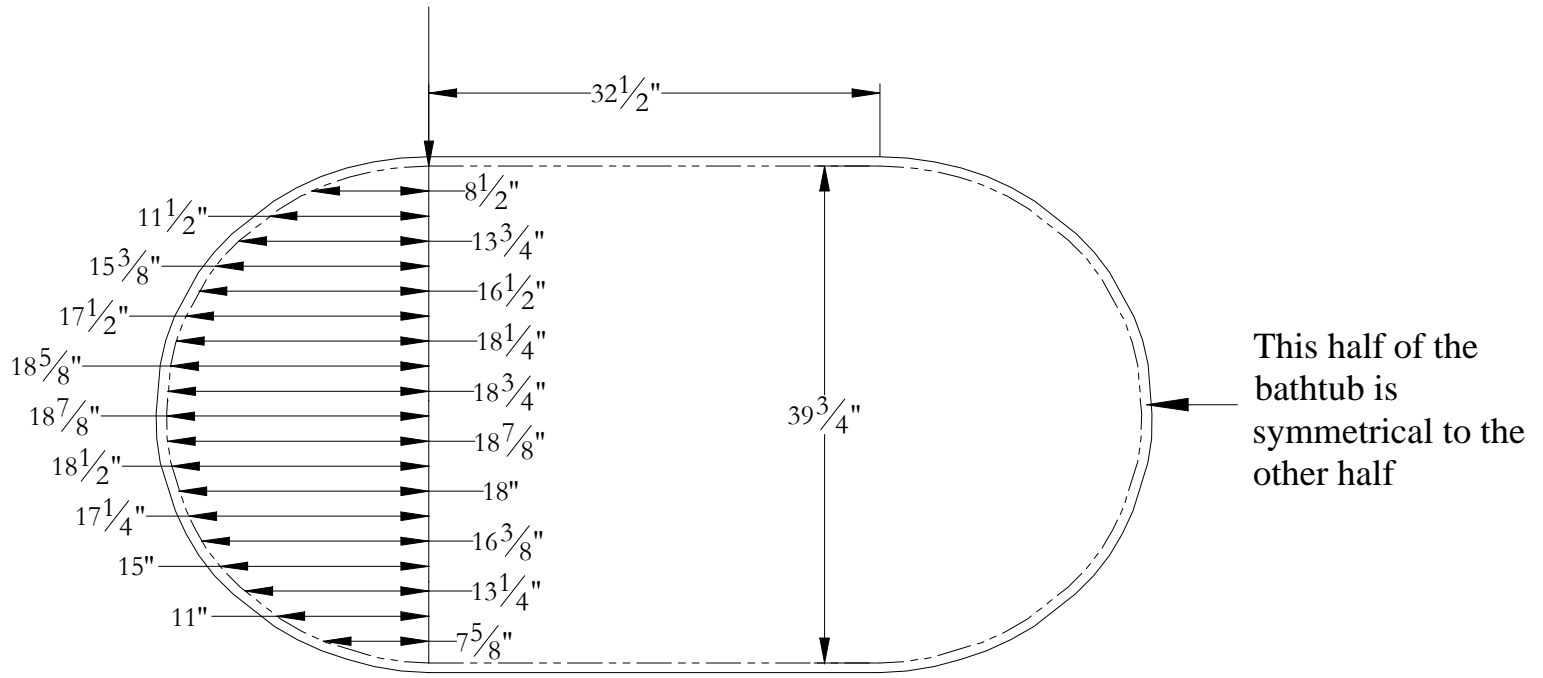

Podium Template

Golfe72 72 x 42x 23

Important note :
 All dimensions are spaced by 2"
 starting at the end of this note leader.

Bathtub contour _____

Cut line _____