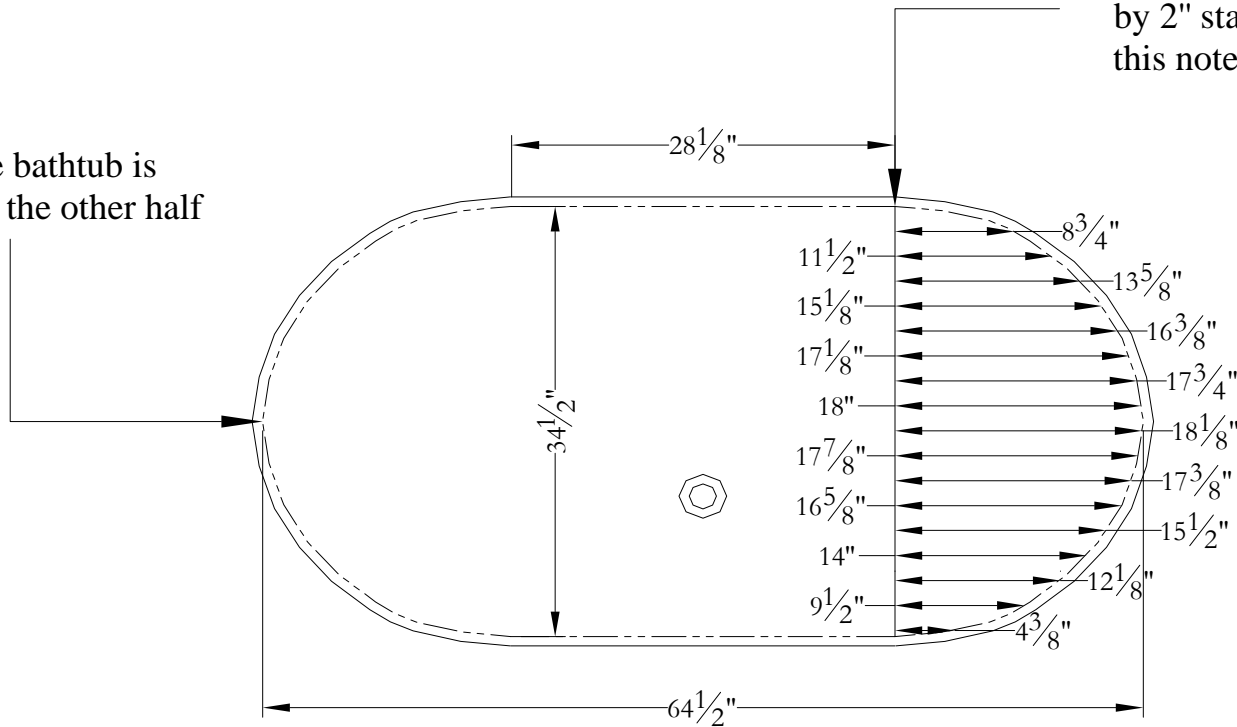

Podium Template

Golfe Xtra66 66 x 36 x 23 1/4

Important note :
All dimensions are spaced
by 2" starting at the end of
this note leader.

This half of the bathtub is
symmetrical to the other half

Bathtub contour

Cut line