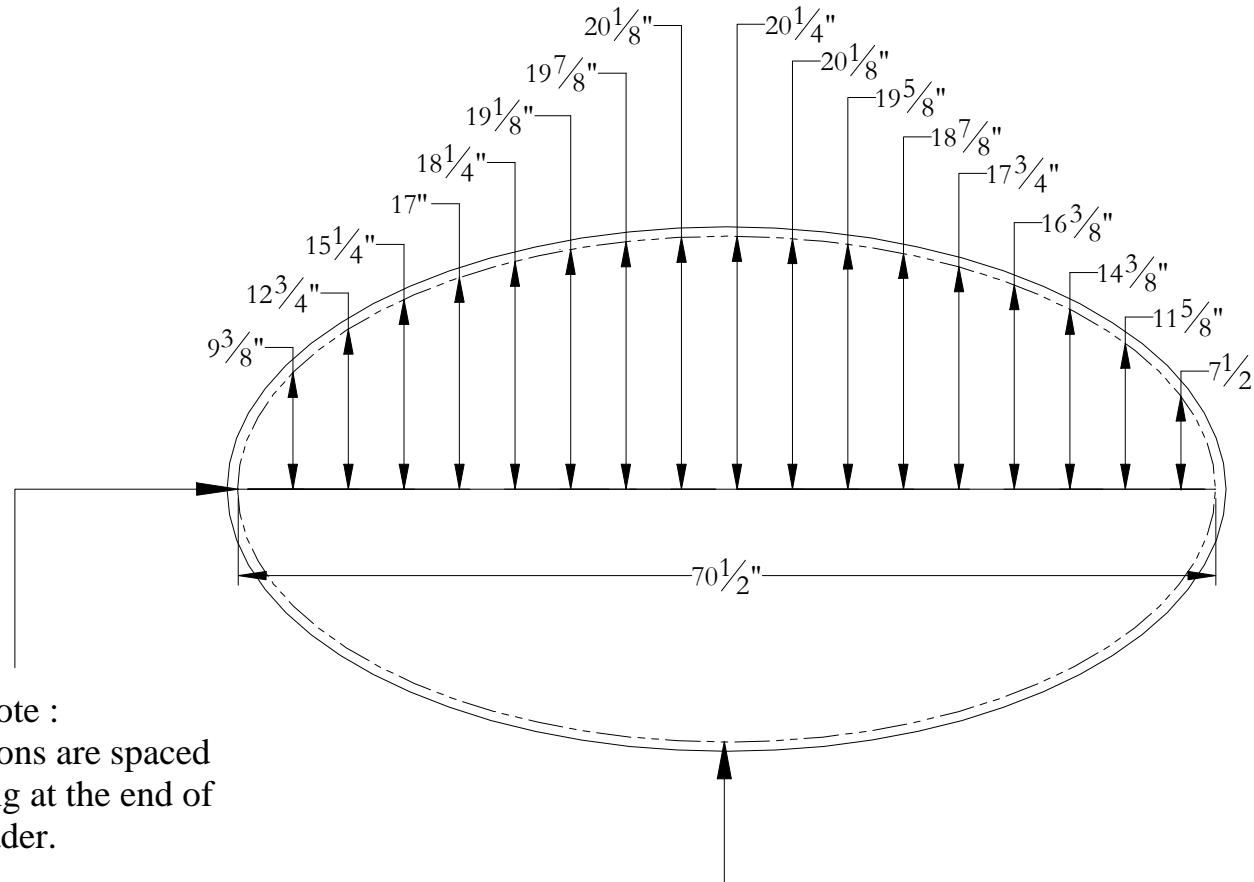

Podium Template

Grace 24 72 x 42 x 24

Important note :
All dimensions are spaced
by 4" starting at the end of
this note leader.

This half of the bathtub
is symmetrical to the
other half

Bathtub contour

Cut line