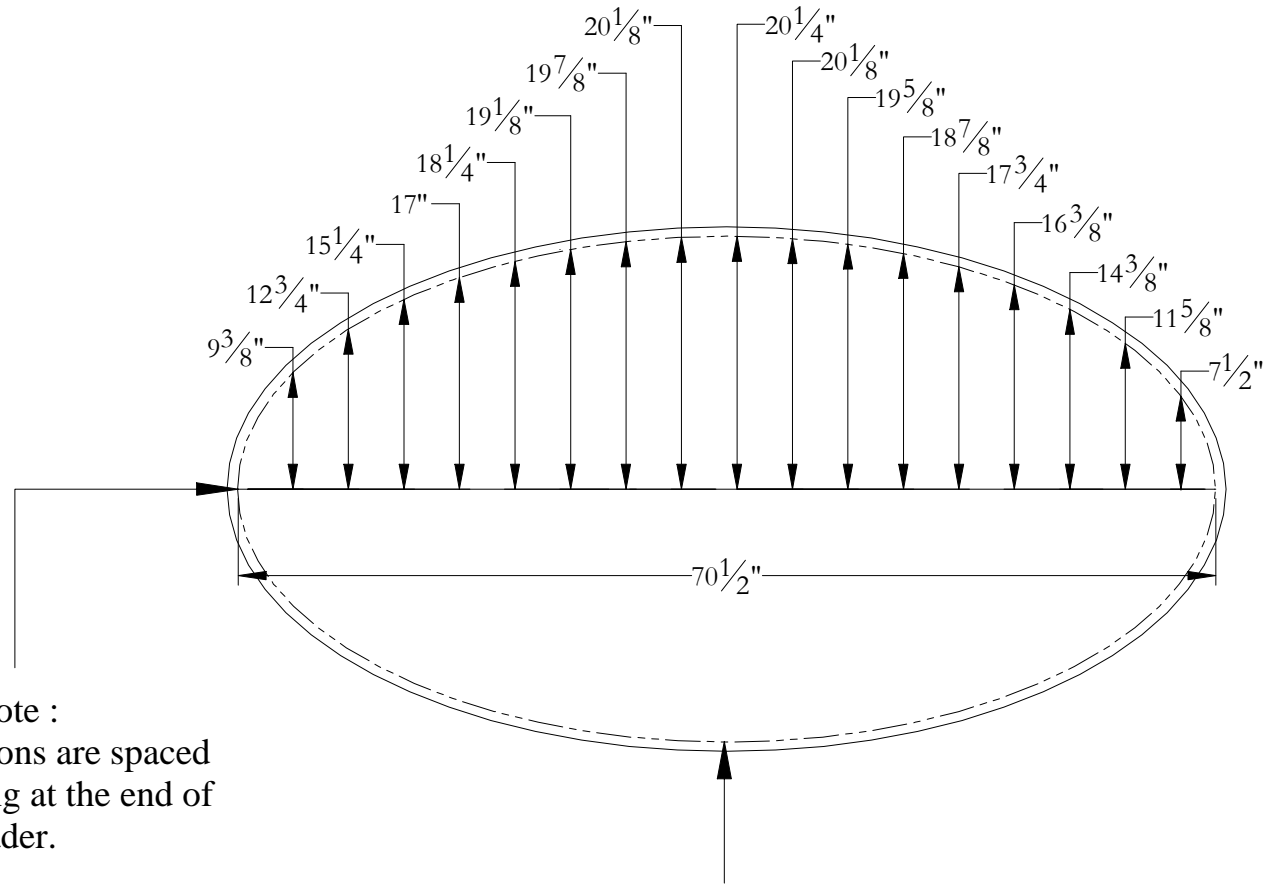

Podium Template

Grace 24 72 x 42 x 24

Important note :
All dimensions are spaced
by 4" starting at the end of
this note leader.

This half of the bathtub
is symmetrical to the
other half

Bathtub contour

Cut line