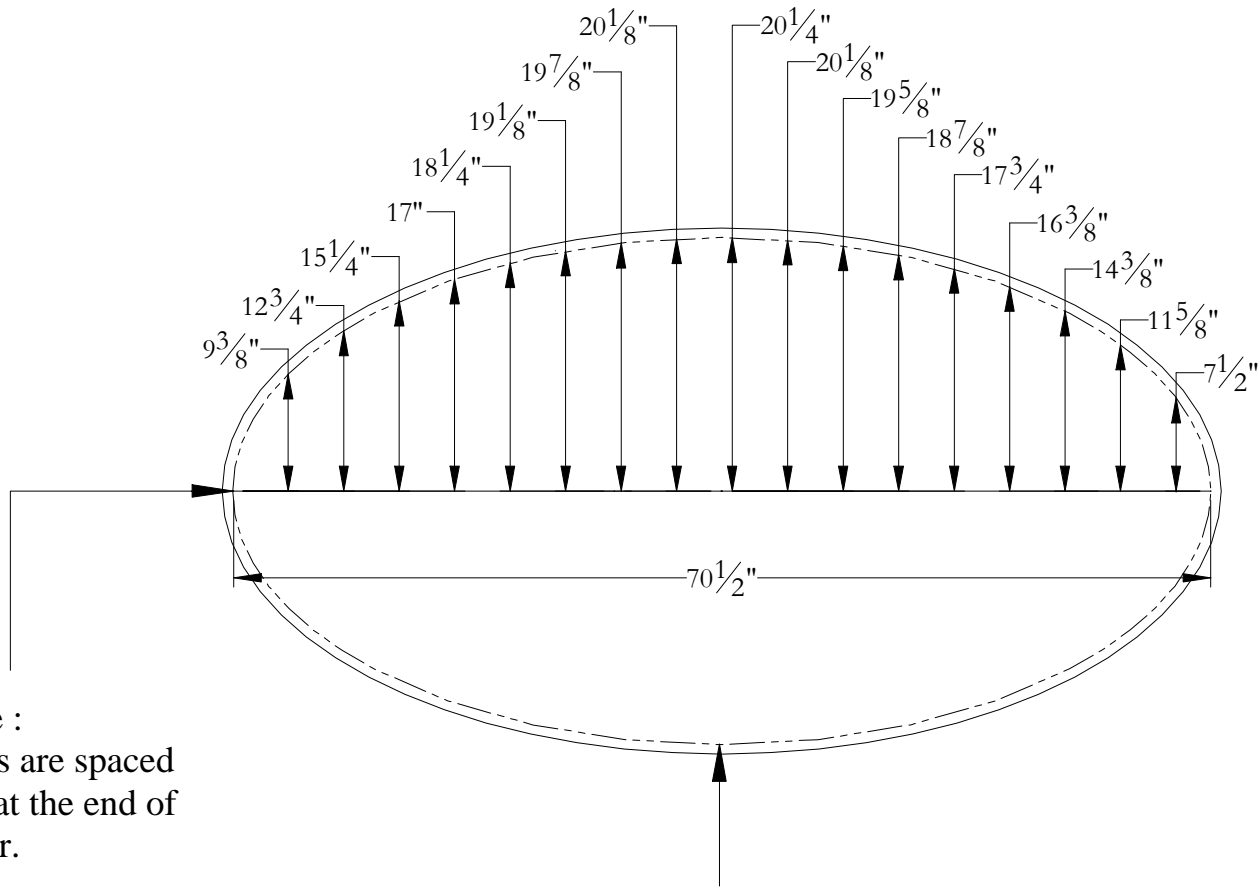

Podium Template

Grace 27 72 x 42 x 27

Important note :
 All dimensions are spaced
 by 4" starting at the end of
 this note leader.

This half of the bathtub
 is symmetrical to the
 other half

Bathtub contour

Cut line