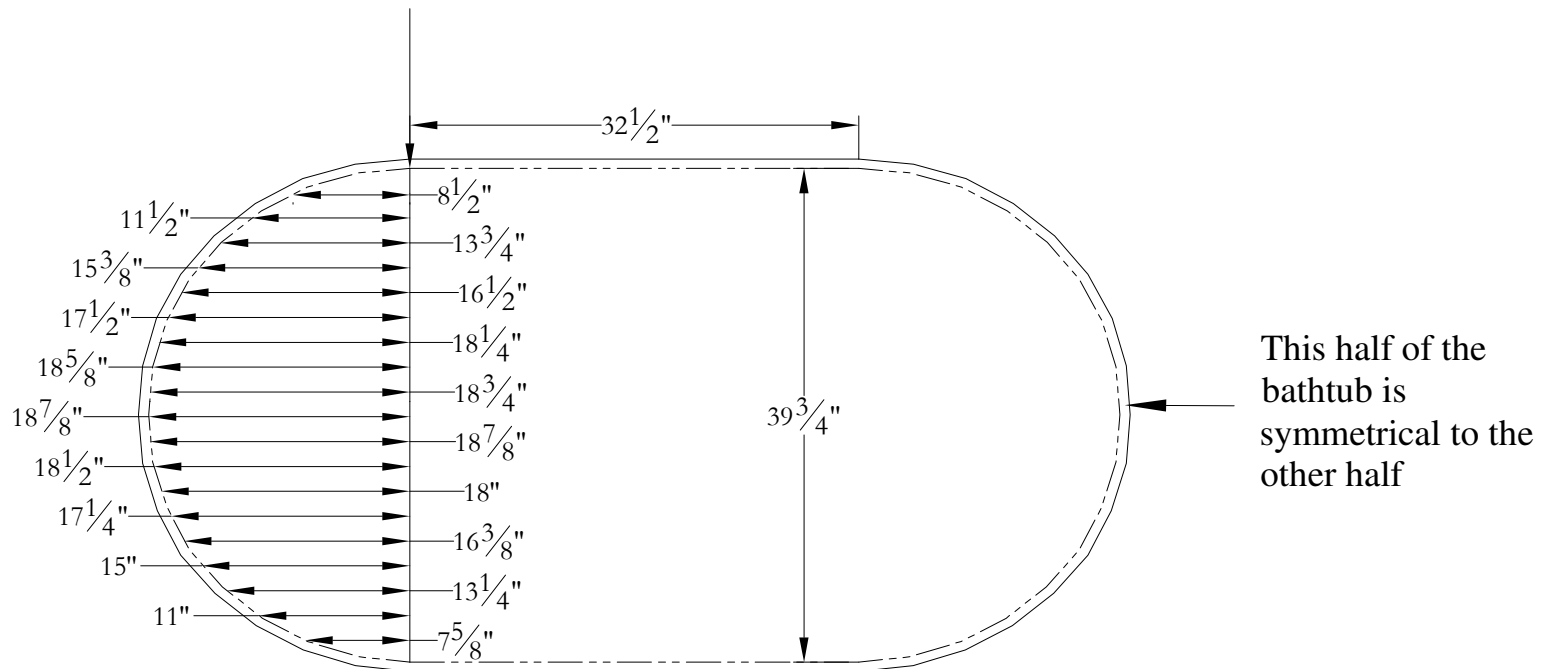

Podium Template

Golfe Xtra 72 72 x 41 x 22 1/2

Important note :
 All dimensions are spaced by 2"
 starting at the end of this note leader.

Bathtub contour

Cut line