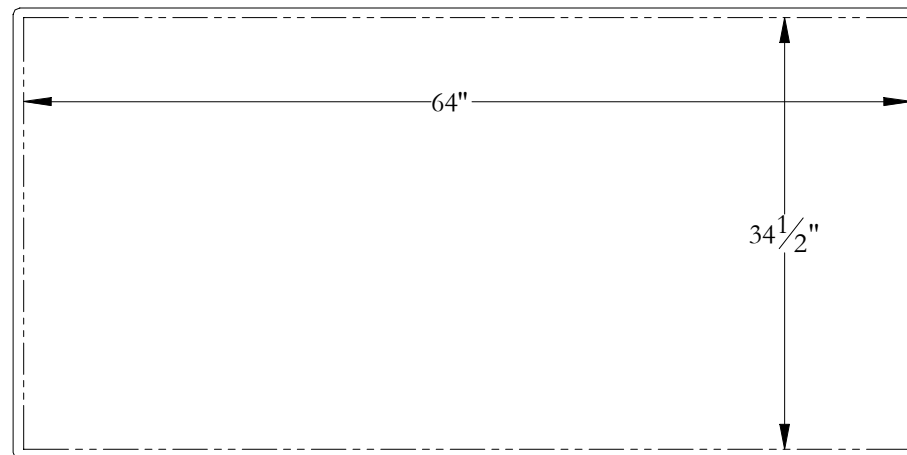

Podium Template

Kloé 66 x 36 x 21

Bathtub contour

Cut line