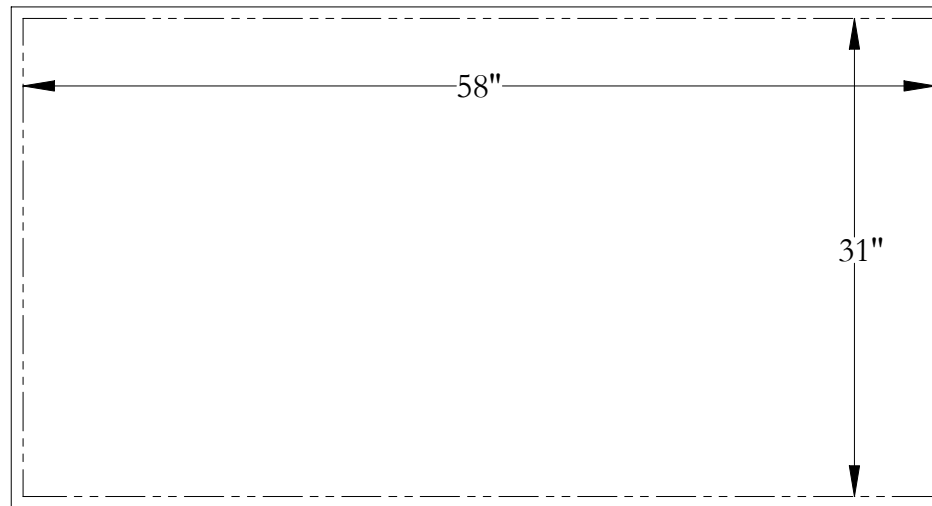

Podium Template

Lagon 60 60 x 32 x 22 1/2

Bathtub contour

Cut line