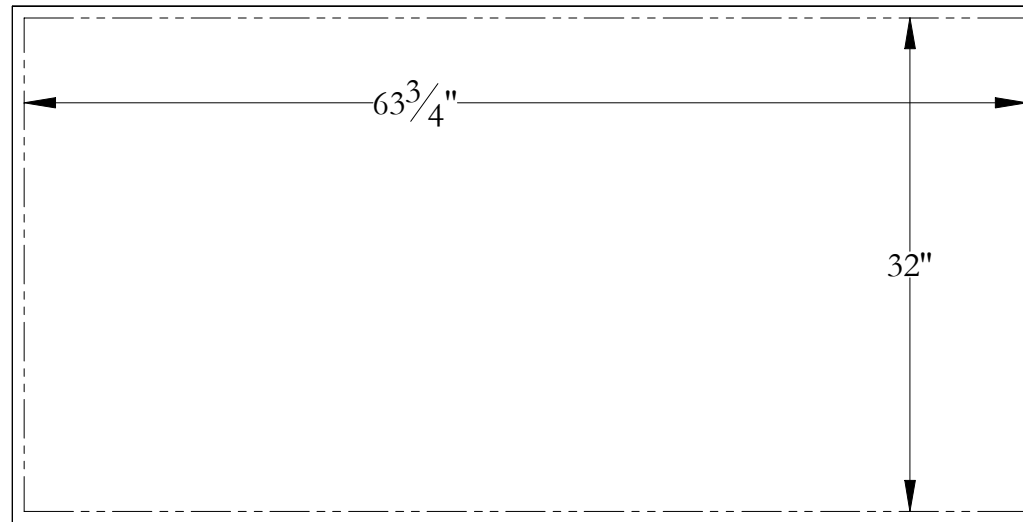

Podium Template

Lagon 66 66 x 34 x 23

Bathtub contour

Cut line