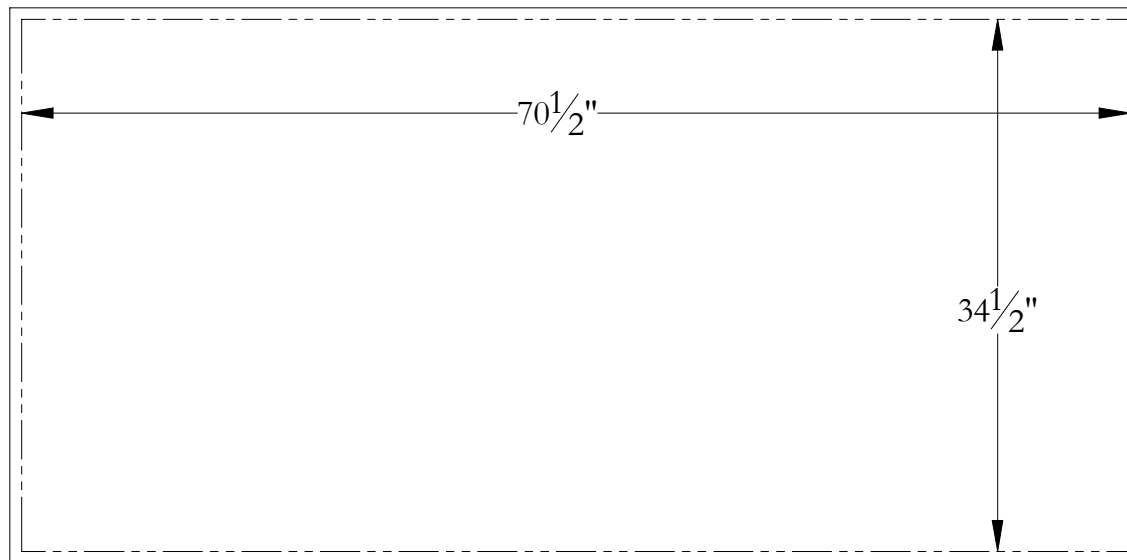

# Podium Template

Lagon 72 72 x 36 x 23 1/2

Bathtub contour

---

Cut line

---