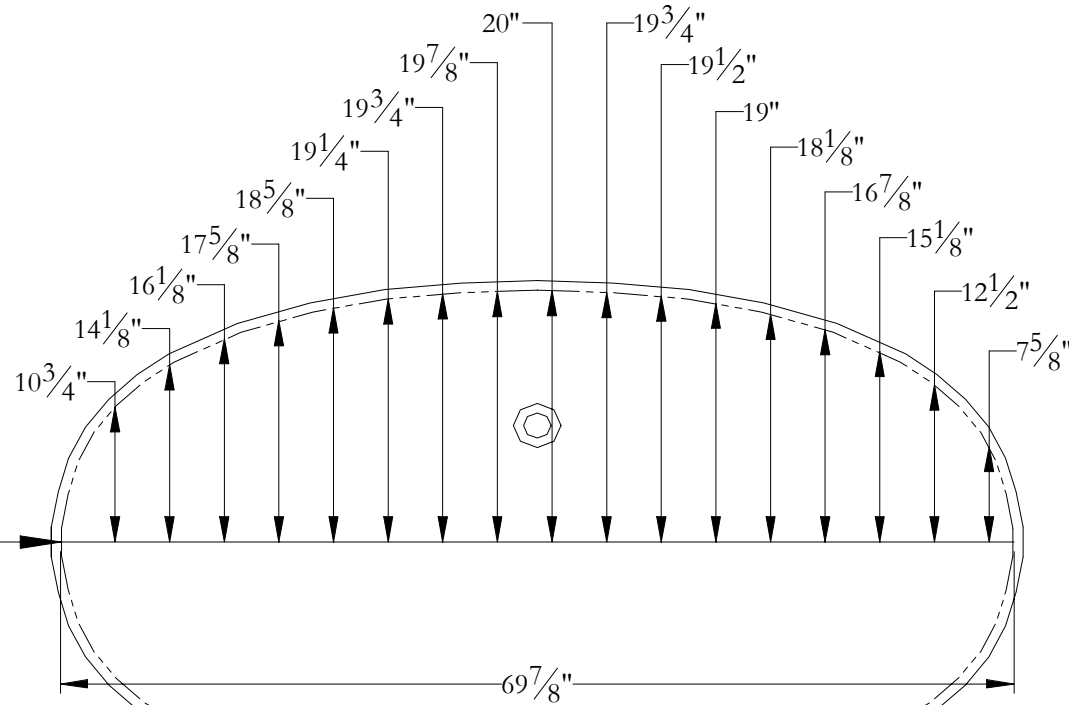

Podium Template

Légende 71 x 42 x 24

Important note :
All dimensions are spaced
by 4" starting at the end of
this note leader.

This half of the bathtub
is symmetrical to the
other half

Bathtub contour

Cut line