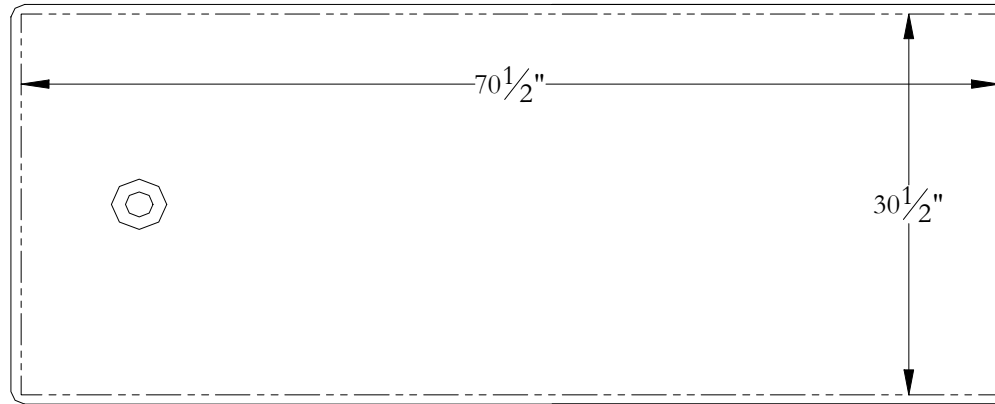

Podium Template

Liberty 72 x 32 x 23

Bathtub contour

Cut line