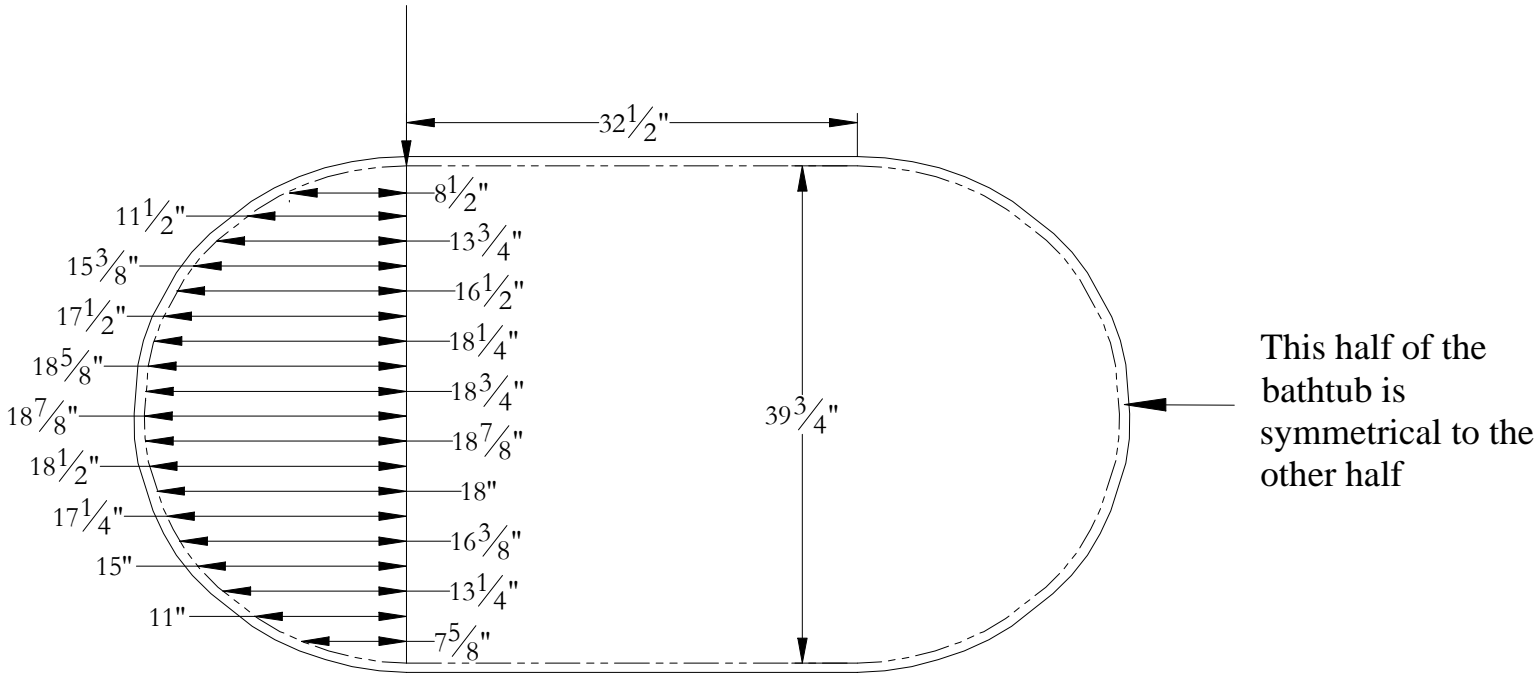

Podium Template

Mona Lisa 72 x 42 x 23

Important note :
 All dimensions are spaced by 2"
 starting at the end of this note leader.

Bathtub contour

Cut line