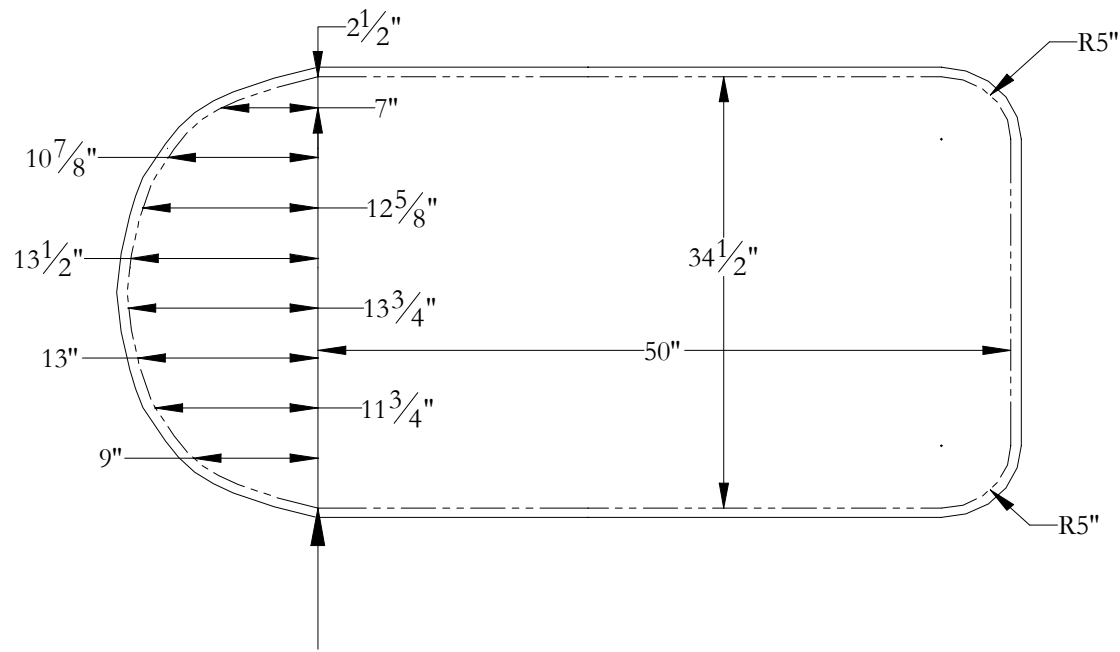

# Podium Template

Myriad 66 66 x 36 x 27 1/2

**Important note :**  
 All dimensions are spaced  
 by  $4$ " starting at the end of  
 this note leader.

Bathtub contour

---

Cut line

---