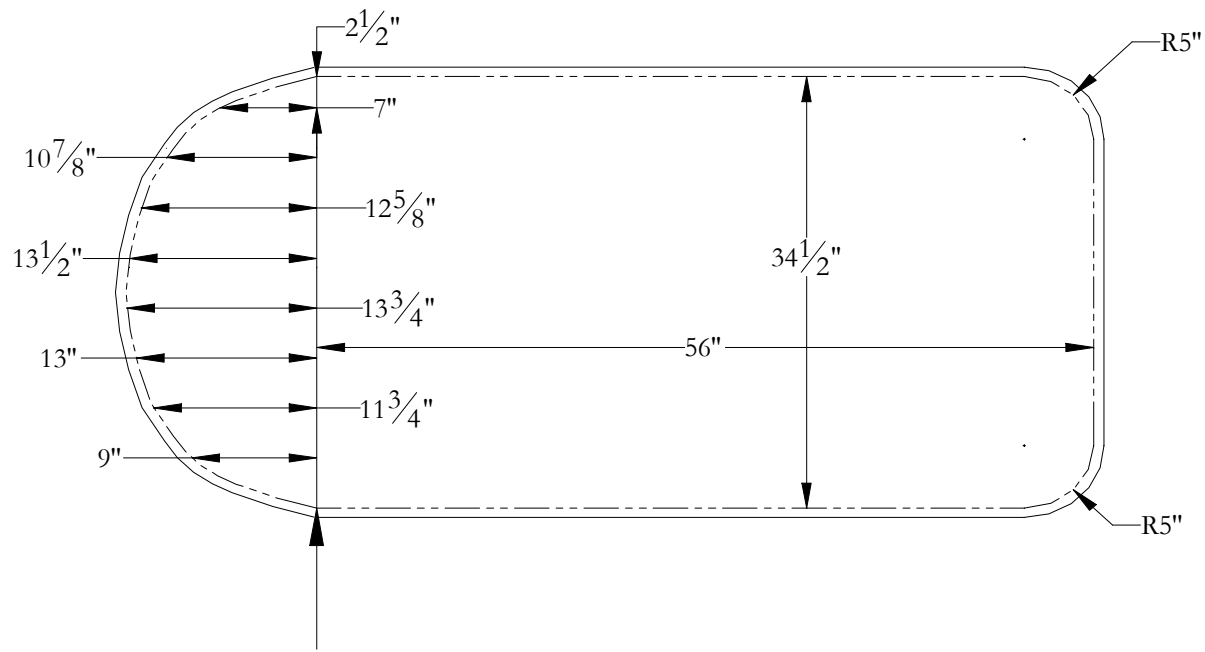

# Podium Template

Myriad 72 72 x 36 x 27

**Important note :**  
 All dimensions are spaced  
 by 4" starting at the end of  
 this note leader.

Bathtub contour

---

Cut line

---