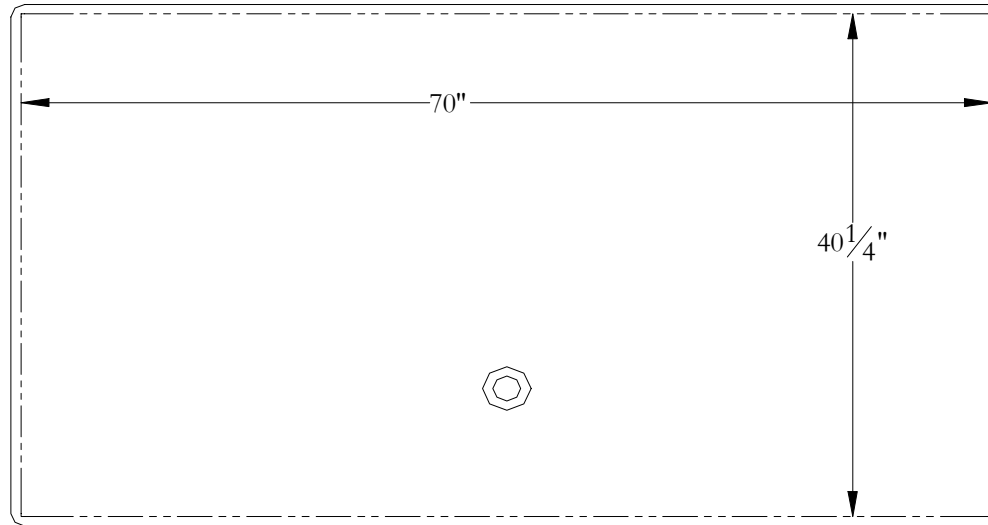

Podium Template
Nature 24 72 x 42 x 23

Bathtub contour

Cut line