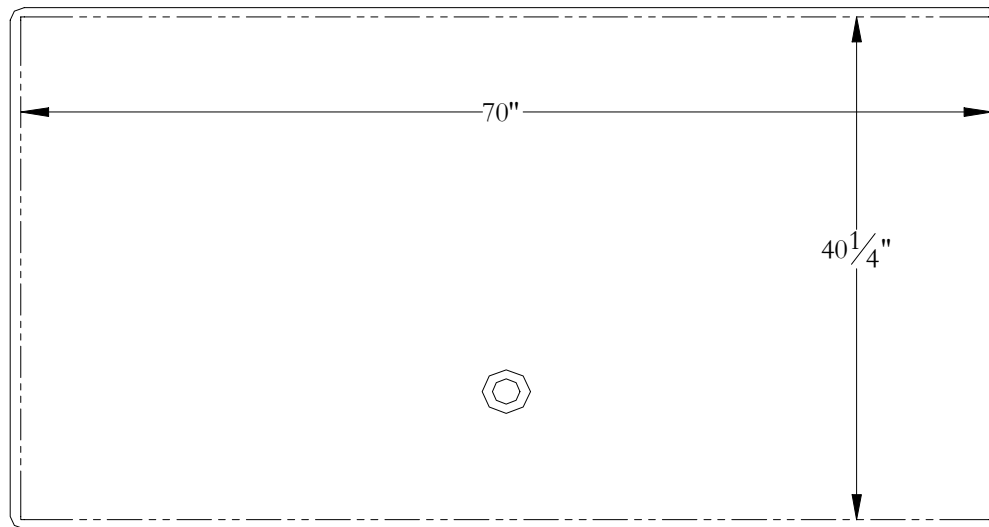

Podium Template
Nature 26 72 x 42 x 26

Bathtub contour

Cut line