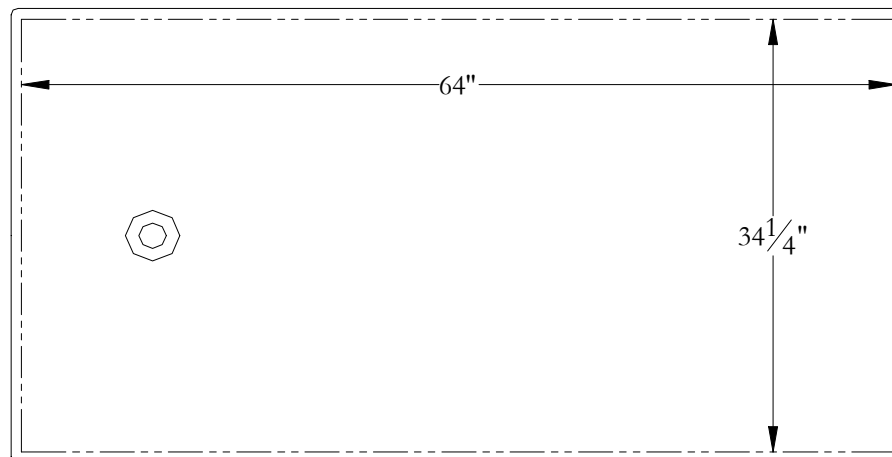

# Podium Template

Providence 36      66 x 36 x 23 1/2

Bathtub contour

---

Cut line

---