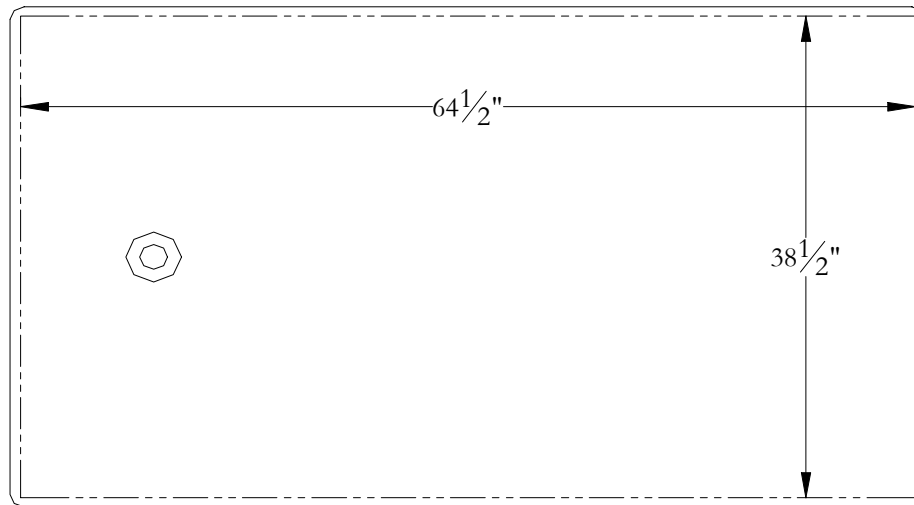

Podium Template

Providence 40 66 x 40 x 23 1/2

Bathtub contour

Cut line