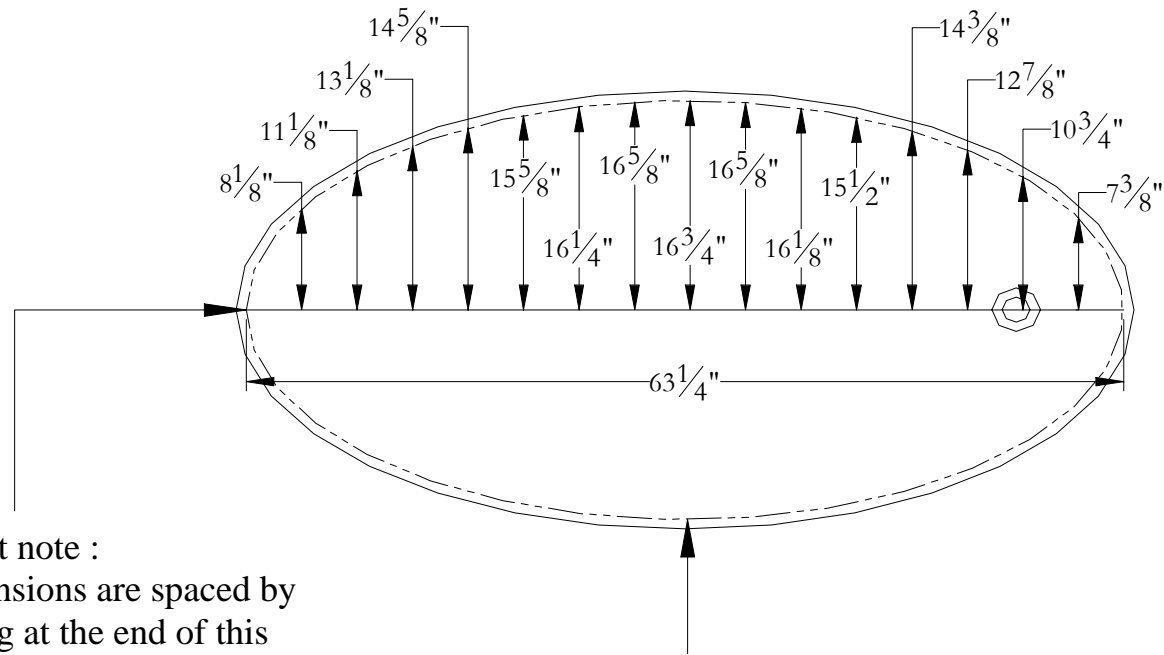

Podium Template

Rose 66 x 35 x 21

Important note :
All dimensions are spaced by
4" starting at the end of this
note leader.

This half of the bathtub
is symmetrical to the
other half

Bathtub contour

Cut line