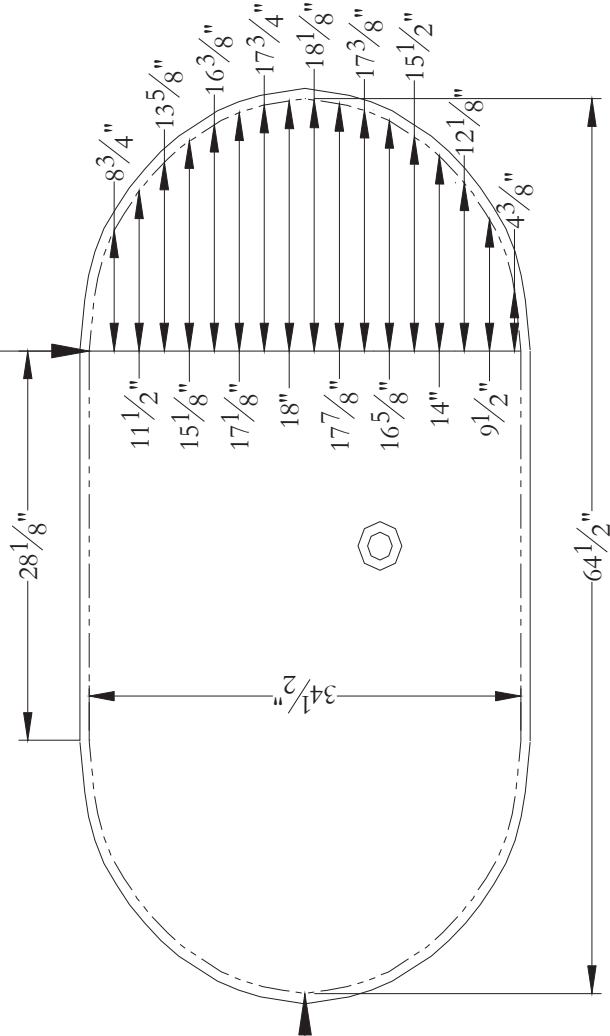

Podium Template

Sophia 66 x 36 x 23 1/2

Important note :
All dimensions are spaced
by 2" starting at the end of
this note leader.

This half of the bathtub is
symmetrical to the other half

Bathub contour

Cut line