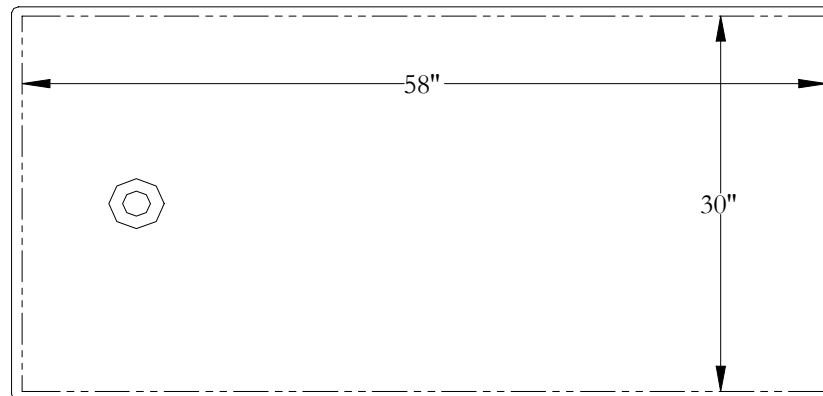

Podium Template

Unity 32 60 x 32 x 23 1/2

Bathtub contour

Cut line