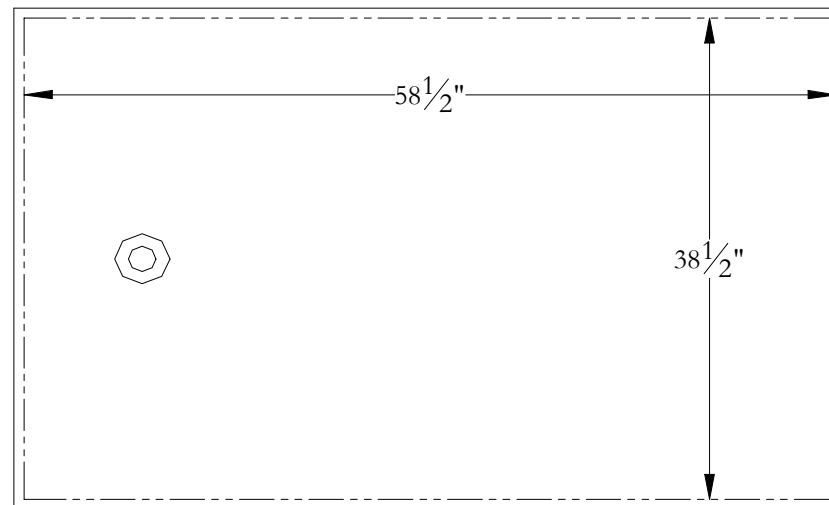

Podium Template

Unity 40 60 x 40 x 23 1/2

Bathtub contour

Cut line