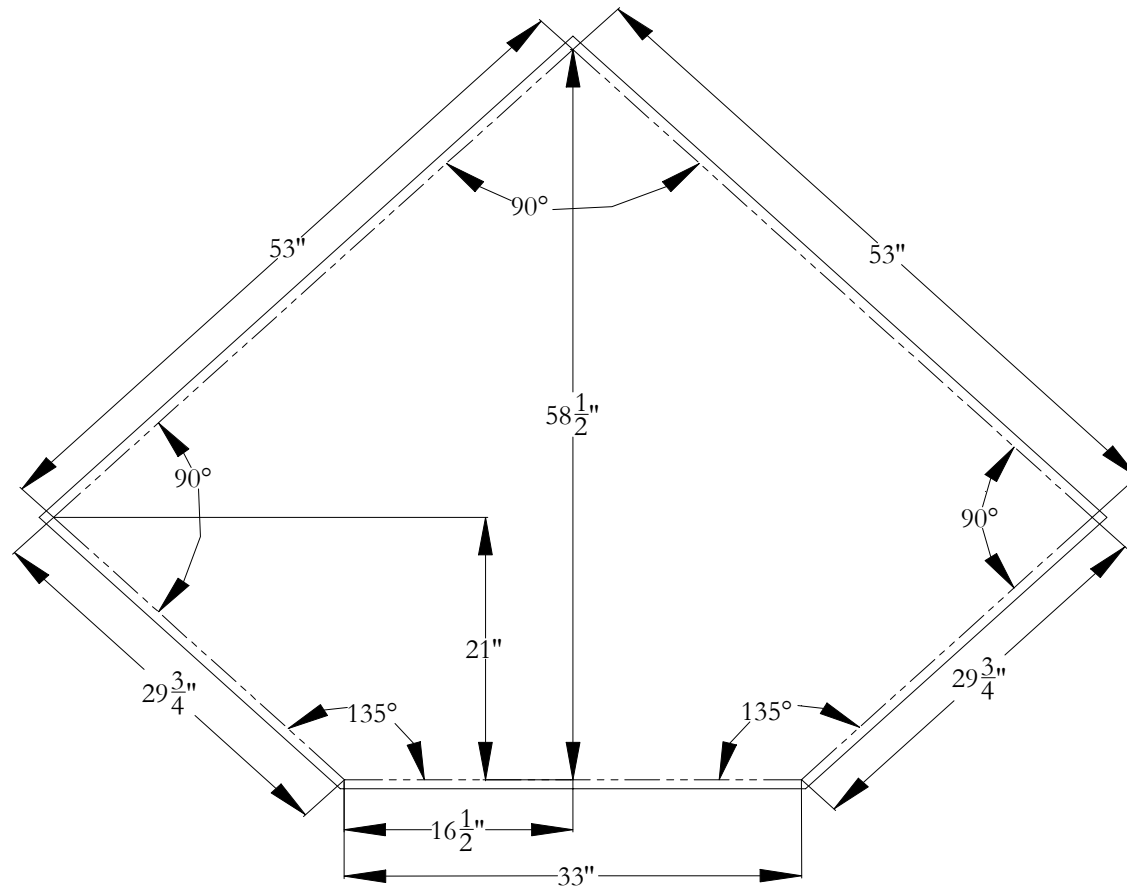

# Podium Template

Vallon 55 x 55 x 20 1/2

Bathtub contour

Cut line