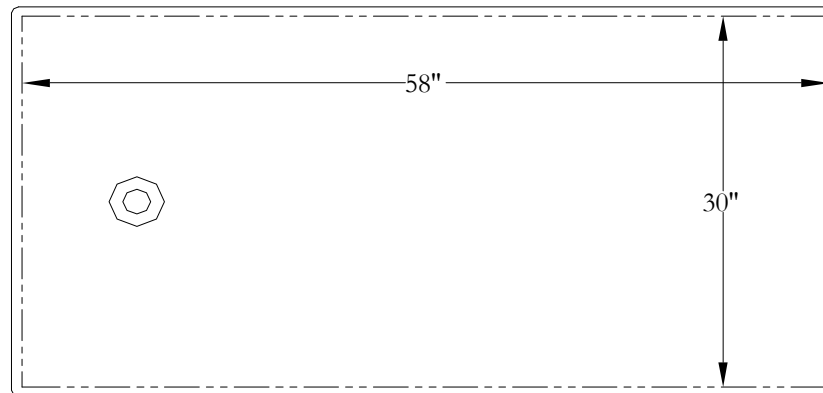

Podium Template

Unity Comfort 60 x 32 x 21 1/2

Bathtub contour

Cut line