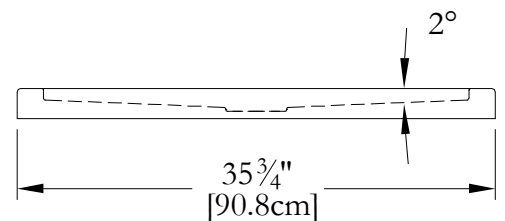

TECHNICAL SPECIFICATIONS

Name : *Shower base 48 x 36 Stainless*
 Collection : Harmony Collection
 Dimensions : 48 x 36 x 2

Thetford Mines

CUSTOMIZED TILE FLANGE IS AVAILABLE FOR THIS MODEL

* All measurements are precise to $\pm 1/4"$ [0.63 cm].
 Technical specifications are subject to change without prior notice.

* Stainless steel

* 16 gauge or 0,062" (15mm)

*Grade 304

TOP VIEW

3-D

LENGHT

WIDTH

Océania Baths inc.
 8, rue Patrice Côté
 Trois-Pistoles (Québec)
 Canada, G0L 4K0

Name : *Shower base 48 x 42 Stainless*
 Collection : Harmony Collection
 Dimensions : 48 x 42 X 2

Thetford Mines

CUSTOMIZED TILE FLANGE IS AVAILABLE FOR THIS MODEL

* All measurements are precise to $\pm 1/4"$ [0.63 cm].
 Technical specifications are subject to change without prior notice.

Name : *Shower base 60 x 36 Stainless*
 Collection : Harmony Collection
 Dimensions : 60 x 36 x 2

Thetford Mines

CUSTOMIZED TILE FLANGE IS AVAILABLE FOR THIS MODEL

* All measurements are precise to $\pm 1/4"$ [0.63 cm].
 Technical specifications are subject to change without prior notice.