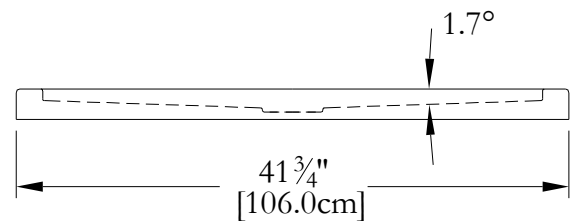

TECHNICAL SPECIFICATIONS

Name : *Shower base 48 x 36 Stainless*
 Collection : Harmony Collection
 Dimensions : 48 x 36 x 2

Thetford Mines

CUSTOMIZED TILE FLANGE IS AVAILABLE FOR THIS MODEL

* All measurements are precise to $\pm 1/4"$ [0.63 cm].
 Technical specifications are subject to change without prior notice.

Name : *Shower base 48 x 42 Stainless*
 Collection : Harmony Collection
 Dimensions : 48 x 42 X 2

Thetford Mines

CUSTOMIZED TILE FLANGE IS AVAILABLE FOR THIS MODEL

* All measurements are precise to $\pm 1/4"$ [0.63 cm].
 Technical specifications are subject to change without prior notice.

* Stainless steel

* 16 gauge or 0,062" (15mm)

* Grade 304

TOP VIEW

3-D

LENGHT

WIDTH

Océania Baths inc.
 8, rue Patrice Côté
 Trois-Pistoles (Québec)
 Canada, G0L 4K0

Name : *Shower base 60 x 36 Stainless*
 Collection : Harmony Collection
 Dimensions : 60 x 36 x 2

Thetford Mines

CUSTOMIZED TILE FLANGE IS AVAILABLE FOR THIS MODEL

* All measurements are precise to $\pm 1/4"$ [0.63 cm].
 Technical specifications are subject to change without prior notice.