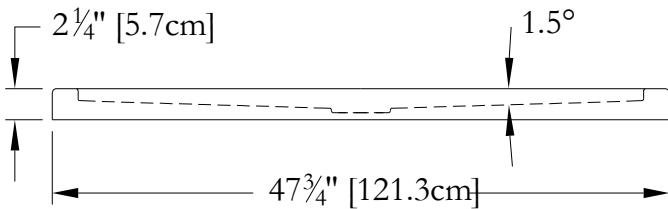

TECHNICAL SPECIFICATIONS

Name : *Shower base 48 x 36 Stainless*
 Collection : Harmony Collection
 Dimensions : 48 x 36 x 2

Thetford Mines

CUSTOMIZED TILE FLANGE IS AVAILABLE FOR THIS MODEL

* All measurements are precise to $\pm 1/4"$ [0.63 cm].
 Technical specifications are subject to change without prior notice.

Name : *Shower base 48 x 42 Stainless*
 Collection : Harmony Collection
 Dimensions : 48 x 42 X 2

Thetford Mines

CUSTOMIZED TILE FLANGE IS AVAILABLE FOR THIS MODEL

* All measurements are precise to $\pm 1/4"$ [0.63 cm].
 Technical specifications are subject to change without prior notice.

* Stainless steel

* 16 gauge or 0,062" (15mm)

* Grade 304

TOP VIEW

3-D

LENGHT

WIDTH

Océania Baths inc.
 8, rue Patrice Côté
 Trois-Pistoles (Québec)
 Canada, G0L 4K0

Name : *Shower base 60 x 36 Stainless*
 Collection : Harmony Collection
 Dimensions : 60 x 36 x 2

Thetford Mines

CUSTOMIZED TILE FLANGE IS AVAILABLE FOR THIS MODEL

* All measurements are precise to $\pm 1/4"$ [0.63 cm].
 Technical specifications are subject to change without prior notice.