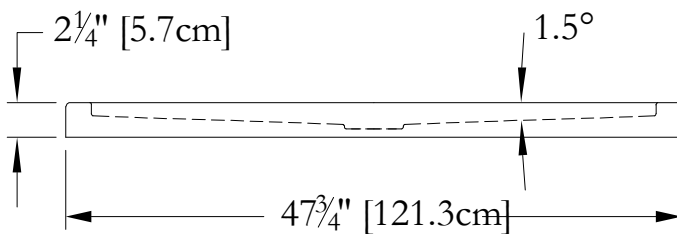

TECHNICAL SPECIFICATIONS

Name : *Shower base 48 x 36 Stainless*
 Collection : Harmony Collection
 Dimensions : 48 x 36 x 2

Thetford Mines

CUSTOMIZED TILE FLANGE IS AVAILABLE FOR THIS MODEL

* All measurements are precise to $\pm 1/4"$ [0.63 cm].
 Technical specifications are subject to change without prior notice.

* Stainless steel

* 16 gauge or 0,062" (15mm)

*Grade 304

TOP VIEW

3-D

LENGHT

WIDTH

Océania Baths inc.
 8, rue Patrice Côté
 Trois-Pistoles (Québec)
 Canada, G0L 4K0

Name : *Shower base 48 x 42 Stainless*
 Collection : Harmony Collection
 Dimensions : 48 x 42 X 2

Thetford Mines

CUSTOMIZED TILE FLANGE IS AVAILABLE FOR THIS MODEL

* All measurements are precise to $\pm 1/4"$ [0.63 cm].
 Technical specifications are subject to change without prior notice.

Name : *Shower base 60 x 36 Stainless*
 Collection : Harmony Collection
 Dimensions : 60 x 36 x 2

Thetford Mines

CUSTOMIZED TILE FLANGE IS AVAILABLE FOR THIS MODEL

* All measurements are precise to $\pm 1/4"$ [0.63 cm].
 Technical specifications are subject to change without prior notice.