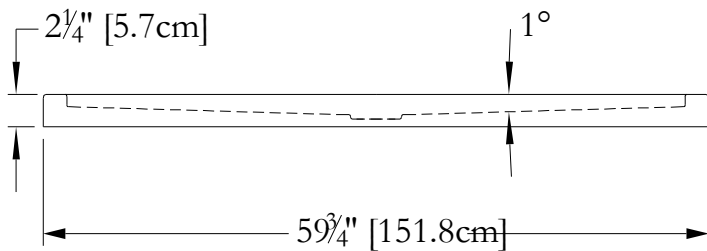

TECHNICAL SPECIFICATIONS

Name : *Shower base 48 x 36 Stainless*
 Collection : Harmony Collection
 Dimensions : 48 x 36 x 2

Thetford Mines

CUSTOMIZED TILE FLANGE IS AVAILABLE FOR THIS MODEL

* All measurements are precise to $\pm 1/4"$ [0.63 cm].
 Technical specifications are subject to change without prior notice.

Name : *Shower base 60 x 36 Stainless*
 Collection : Harmony Collection
 Dimensions : 60 x 36 x 2

Thetford Mines

CUSTOMIZED TILE FLANGE IS AVAILABLE FOR THIS MODEL

* All measurements are precise to $\pm 1/4"$ [0.63 cm].
 Technical specifications are subject to change without prior notice.

* Stainless steel

* 16 Gauge or 0,062" (15mm)

*Grade 304

TOP VIEW

3-D

LENGTH

WIDTH

Océania Baths inc.
 8, rue Patrice Côté
 Trois-Pistoles (Québec)
 Canada, G0L 4K0