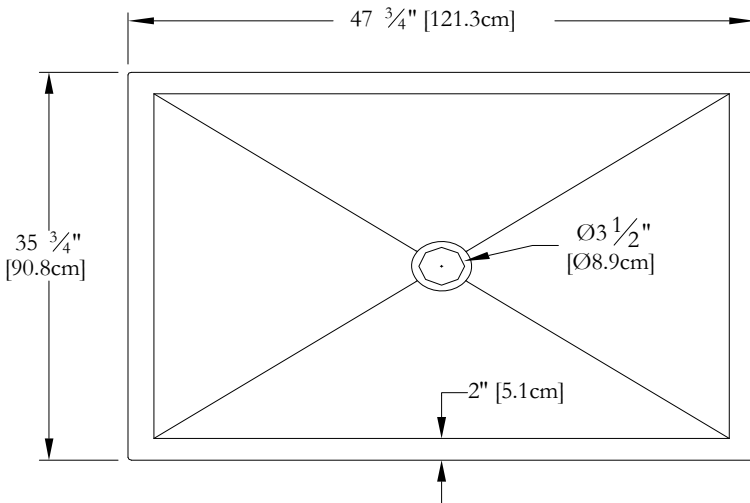

TECHNICAL SPECIFICATIONS

Name : *Shower base 48 x 36 Stainless*
 Collection : Harmony Collection
 Dimensions : 48 x 36 x 2

Thetford Mines

CUSTOMIZED TILE FLANGE IS AVAILABLE FOR THIS MODEL

* All measurements are precise to $\pm 1/4"$ [0.63 cm].
 Technical specifications are subject to change without prior notice.

* Stainless steel

* 16 gauge or 0,062" (15mm)

*Grade 304

TOP VIEW

3-D

LENGHT

WIDTH

Océania Baths inc.
 8, rue Patrice Côté
 Trois-Pistoles (Québec)
 Canada, G0L 4K0

Name : *Shower base 48 x 42 Stainless*
 Collection : Harmony Collection
 Dimensions : 48 x 42 X 2

Thetford Mines

CUSTOMIZED TILE FLANGE IS AVAILABLE FOR THIS MODEL

* All measurements are precise to $\pm 1/4"$ [0.63 cm].
 Technical specifications are subject to change without prior notice.

Name : *Shower base 60 x 36 Stainless*
 Collection : Harmony Collection
 Dimensions : 60 x 36 x 2

Thetford Mines

CUSTOMIZED TILE FLANGE IS AVAILABLE FOR THIS MODEL

* All measurements are precise to $\pm 1/4"$ [0.63 cm].
 Technical specifications are subject to change without prior notice.