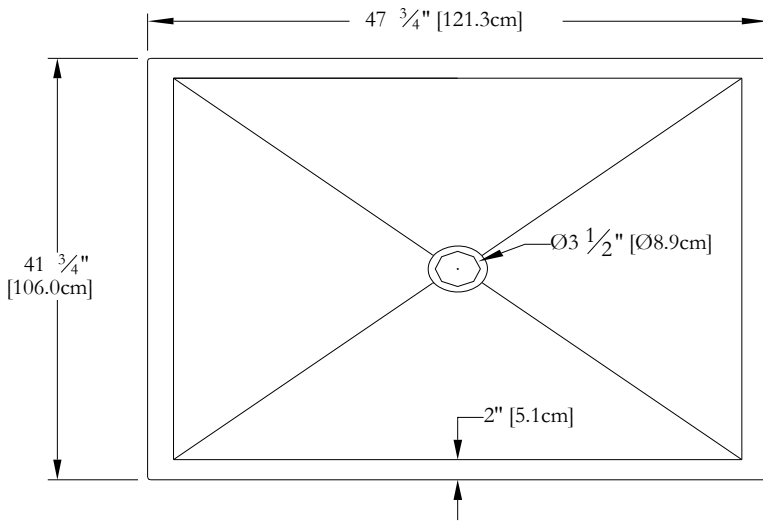

TECHNICAL SPECIFICATIONS

Name : *Shower base 48 x 36 Stainless*
 Collection : Harmony Collection
 Dimensions : 48 x 36 x 2

Thetford Mines

CUSTOMIZED TILE FLANGE IS AVAILABLE FOR THIS MODEL

* All measurements are precise to $\pm 1/4"$ [0.63 cm].
 Technical specifications are subject to change without prior notice.

Name : *Shower base 48 x 42 Stainless*
 Collection : Harmony Collection
 Dimensions : 48 x 42 X 2

Thetford Mines

CUSTOMIZED TILE FLANGE IS AVAILABLE FOR THIS MODEL

* All measurements are precise to $\pm 1/4"$ [0.63 cm].
 Technical specifications are subject to change without prior notice.

* Stainless steel

* 16 gauge or 0,062" (15mm)

* Grade 304

TOP VIEW

3-D

LENGHT

WIDTH

Océania Baths inc.
 8, rue Patrice Côté
 Trois-Pistoles (Québec)
 Canada, G0L 4K0

Name : *Shower base 60 x 36 Stainless*
 Collection : Harmony Collection
 Dimensions : 60 x 36 x 2

Thetford Mines

CUSTOMIZED TILE FLANGE IS AVAILABLE FOR THIS MODEL

* All measurements are precise to $\pm 1/4"$ [0.63 cm].
 Technical specifications are subject to change without prior notice.