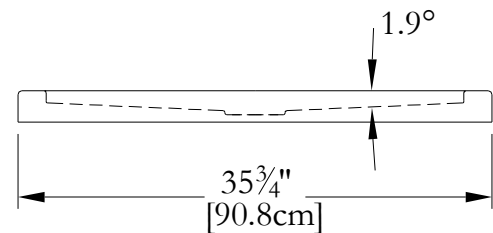

TECHNICAL SPECIFICATIONS

Name : *Shower base 48 x 36 Stainless*
 Collection : Harmony Collection
 Dimensions : 48 x 36 x 2

Thetford Mines

CUSTOMIZED TILE FLANGE IS AVAILABLE FOR THIS MODEL

* All measurements are precise to $\pm 1/4"$ [0.63 cm].
 Technical specifications are subject to change without prior notice.

Name : *Shower base 48 x 42 Stainless*
 Collection : Harmony Collection
 Dimensions : 48 x 42 X 2

Thetford Mines

CUSTOMIZED TILE FLANGE IS AVAILABLE FOR THIS MODEL

* All measurements are precise to $\pm 1/4"$ [0.63 cm].
 Technical specifications are subject to change without prior notice.

Name : *Shower base 60 x 36 Stainless*
 Collection : Harmony Collection
 Dimensions : 60 x 36 x 2

Thetford Mines

CUSTOMIZED TILE FLANGE IS AVAILABLE FOR THIS MODEL

* All measurements are precise to $\pm 1/4"$ [0.63 cm].
 Technical specifications are subject to change without prior notice.

* Stainless steel

* 16 Gauge or 0,062" (15mm)

*Grade 304

TOP VIEW

3-D

LENGTH

WIDTH

Océania Baths inc.
 8, rue Patrice Côté
 Trois-Pistoles (Québec)
 Canada, G0L 4K0