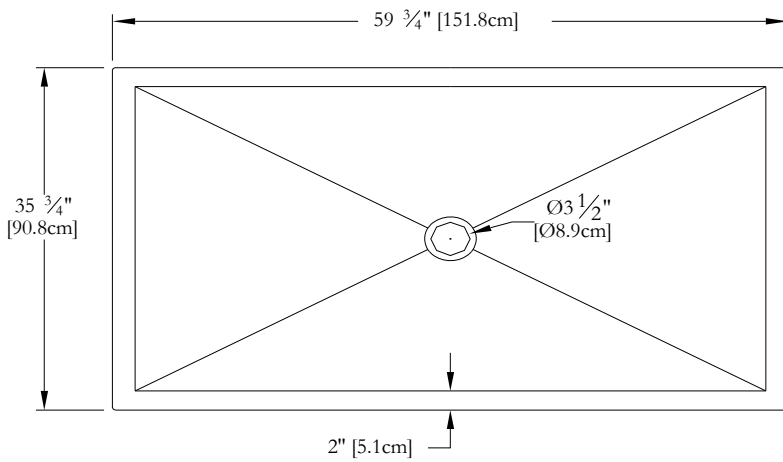

TECHNICAL SPECIFICATIONS

Name : *Shower base 48 x 36 Stainless*
 Collection : Harmony Collection
 Dimensions : 48 x 36 x 2

Thetford Mines

CUSTOMIZED TILE FLANGE IS AVAILABLE FOR THIS MODEL

* All measurements are precise to $\pm 1/4"$ [0.63 cm].
 Technical specifications are subject to change without prior notice.

Name : *Shower base 48 x 42 Stainless*
 Collection : Harmony Collection
 Dimensions : 48 x 42 X 2

Thetford Mines

CUSTOMIZED TILE FLANGE IS AVAILABLE FOR THIS MODEL

* All measurements are precise to $\pm 1/4"$ [0.63 cm].
 Technical specifications are subject to change without prior notice.

Name : *Shower base 60 x 36 Stainless*
 Collection : Harmony Collection
 Dimensions : 60 x 36 x 2

Thetford Mines

CUSTOMIZED TILE FLANGE IS AVAILABLE FOR THIS MODEL

* All measurements are precise to $\pm 1/4"$ [0.63 cm].
 Technical specifications are subject to change without prior notice.

* Stainless steel

* 16 Gauge or 0,062" (15mm)

*Grade 304

TOP VIEW

3-D

LENGTH

WIDTH

Océania Baths inc.
 8, rue Patrice Côté
 Trois-Pistoles (Québec)
 Canada, G0L 4K0