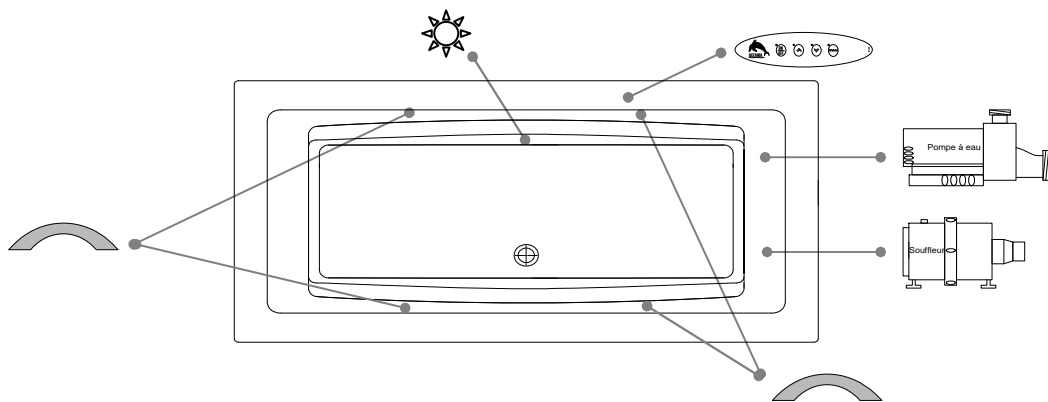

TOP VIEW

* In compliance with CSA standards, all interior bath measurements taken 4" [10 cm] from the floor.

* All measurements are precise to ±1/4" [0.63 cm]. Technical specifications are subject to change without prior notice.

* On special orders, above grade drain installation available upon request.

LENGTH

WIDTH

IT MIGHT BE NECESSARY TO RAISE THE TUB TO INSTALL A SKIRT

Defaulting positions

-  **Pump**
-  **Blower**
-  **Grab bar**
-  **Keypad**
-  **Mood light**