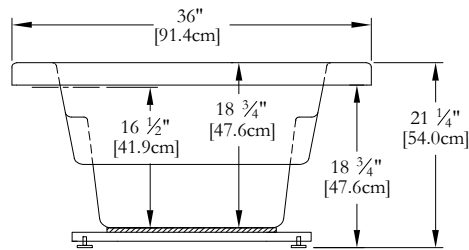

WIDTH

IT MIGHT BE NECESSARY TO RAISE THE TUB TO INSTALL A SKIRT