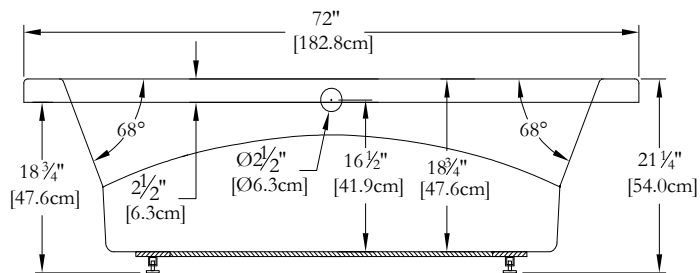

Thetford Mines

TECHNICAL SPECIFICATIONS

Bath name : *Absolu*
Collection : Harmony Collection
Dimensions : 72 X 36 X 21 1/4
Gallon capacity : 58

KEYPAD UNINSTALLED WHEN ORDERED WITH A TILE FLANGE OR A REMOTE CONTROL

TOP VIEW

* In compliance with CSA standards, all interior bath measurements taken 4" [10 cm] from the floor.

* All measurements are precise to ±1/4" [0.63 cm]. Technical specifications are subject to change without prior notice.

* On special orders, above grade drain installation available upon request.

LENGTH

WIDTH

IT MIGHT BE NECESSARY TO RAISE THE TUB TO INSTALL A SKIRT

Defaulting positions

- **Pump**
- **Blower**
- **Grab bar**
- **Keypad**
- **Mood light**

* Defaulting positions on above ACCESSORIES AND OPTIONS are approximative locations.

Océania Baths inc.
8, rue Patrice Côté
Trois-Pistoles (Québec)
Canada, G0L 4K0

Info-Line
1-888-851-8918
1-877-332-4224

Fax
1-877-880-8918
1-866-460-4334

Home Office:
Océania Baths inc.
591, avenue des Entreprises
Thetford Mines (Québec)
Canada, G6H 4B2