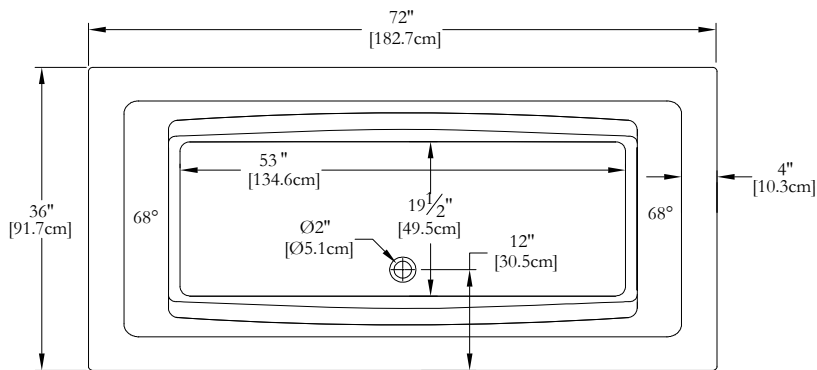

Thetford Mines

TECHNICAL SPECIFICATIONS

Bath name : *Absolu*
 Collection : Harmony Collection
 Dimensions : 72 X 36 X 21 1/4
 Gallon capacity : 58

KEYPAD UNINSTALLED WHEN ORDERED WITH A TILE FLANGE OR A REMOTE CONTROL

TOP VIEW

* In compliance with CSA standards, all interior bath measurements taken 4" [10 cm] from the floor.

* All measurements are precise to ±1/4" [0.63 cm]. Technical specifications are subject to change without prior notice.